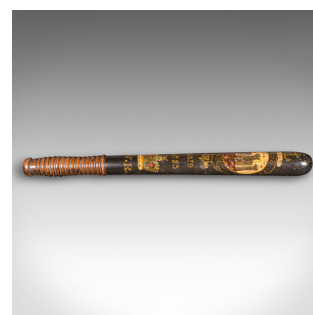

Antique Decorative Truncheon, Scottish, Beech, Edinburgh Police Baton, Victorian

DESCRIPTION

Our Stock # 25218

This is an antique decorative truncheon. A Scottish, beech Edinburgh police baton with handpainted detail, dating to the Victorian period, circa 1850.

- <li class="p1">Fascinating decorative truncheon, likely carried by a sergeant
-

This is a superb antique decorative truncheon, a well used and pleasingly handpainted memento of the Edinburgh police service in the Victorian period. Delivered ready to display.

Search [London Fine for #25218](#) , or scan the QR code for more photos and details

DIMENSIONS

Max Width: 3.5cm (1.5")
Max Depth: 3.5cm (1.5")
Max Length: 46.5cm (18.25")

LIST PRICE

£595.00