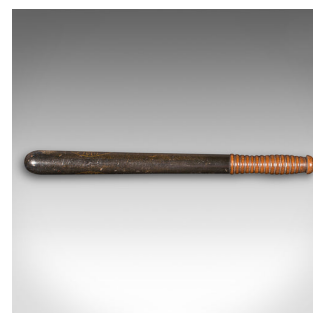

Antique Decorative Truncheon, Scottish, Beech, Edinburgh Police Baton, Victorian

DESCRIPTION

Our Stock # 25218

This is an antique decorative truncheon. A Scottish, beech Edinburgh police baton with handpainted detail, dating to the Victorian period, circa 1850.

- <li class="p1">Fascinating decorative truncheon, likely carried by a sergeant
-

This is a superb antique decorative truncheon, a well used and pleasingly handpainted memento of the Edinburgh police service in the Victorian period. Delivered ready to display.

Search [London Fine for #25218](#) , or scan the QR code for more photos and details

DIMENSIONS

Max Width: 3.5cm (1.5")
Max Depth: 3.5cm (1.5")
Max Length: 46.5cm (18.25")

LIST PRICE

£595.00