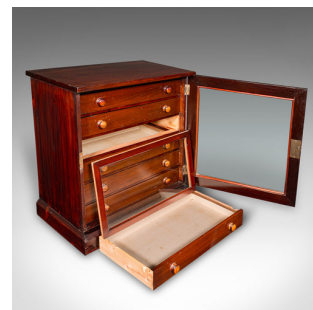

Antique 6 Drawer Specimen Collector Cabinet, English, Display Storage, Victorian

DESCRIPTION

Our Stock # 25150

This is an antique 6 drawer desktop specimen cabinet. An English, mahogany and pitch pine glazed collector's set of drawers, dating to the Victorian period, circa 1880.

- A superb antique specimen cabinet, offering exceptional storage and display for collectors

- Displaying a desirable aged patina and in good original order

- Elegant Design – Crafted from rich mahogany and pitch pine, showcasing a warm patina with timeless appeal

- Glazed Door Protection – A clear glass panel shields the contents while offering an attractive display.

- Brass-Lined Lock – Retains its original brass lock – key absent

- Compact & Versatile – Ideal for desktop use, perfect for housing natural history specimens, jewellery, or collectibles

DIMENSIONS

Max Width: 38cm (15")

Max Depth: 25.5cm (10")

Max Height: 42cm (16.5")

Drawer Interior Width: 31.5cm (12.5")

Drawer Interior Depth: 17cm (6.75")

Drawer Interior Height: 2cm (.75")

LIST PRICE