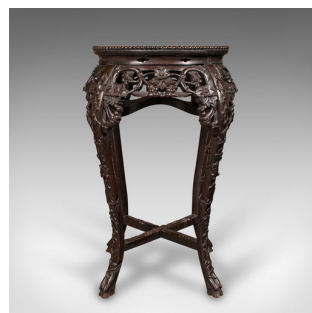

Antique Chinese Carved Jardinière Stand, Hardwood Planter Table, Victorian, 1870

DESCRIPTION

Our Stock # 25247
This is a striking antique Chinese hardwood jardinière stand, dating to the Victorian period, circa 1870. This exquisitely carved planter stand or lamp table boasts refined craftsmanship, ornate detailing, and a desirable rouge marble plinth to the top.

Elegant Victorian-era Chinese craftsmanship – A fine fusion of artistry and function

Rich hardwood stocks – Displaying a warm, deep patina with intricate hand-carved detail

Rouge marble inset top – Petal-edged, beautifully shaped, and adding a luxurious touch

Ornate relief-carved knees – Each adorned with leaf and foliate motif, demonstrating expert skill

Graceful cabriole legs – Flowing with poise, terminating in hoof feet with flowerhead accents

Sturdy X-stretcher rail – Uniting the legs for added strength and visual balance

Versatile decorative appeal – Ideal as a planter stand, lamp table, or accent piece

+44 (0) 207 1833 511

Pleasingly aged patina and in superb antique condition
Rouge marble resplendent with attractive veining
Search London Fine for #25247 or scan the QR code for more photos and details