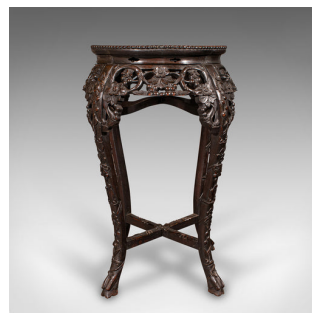

Antique Chinese Carved Jardinière Stand, Hardwood Planter Table, Victorian, 1870

DESCRIPTION

Our Stock # 25247
This is a striking antique Chinese hardwood jardinière stand, dating to the Victorian period, circa 1870. This exquisitely carved planter stand or lamp table boasts refined craftsmanship, ornate detailing, and a desirable rouge marble plinth to the top.

Elegant Victorian-era Chinese craftsmanship – A fine fusion of artistry and function

Rich hardwood stocks – Displaying a warm, deep patina with intricate hand-carved detail

Rouge marble inset top – Petal-edged, beautifully shaped, and adding a luxurious touch

Ornate relief-carved knees – Each adorned with leaf and foliate motif, demonstrating expert skill

Graceful cabriole legs – Flowing with poise, terminating in hoof feet with flowerhead accents

Sturdy X-stretcher rail – Uniting the legs for added strength and visual balance

Versatile decorative appeal – Ideal as a planter stand, lamp table, or accent piece

+44 (0) 207 1833 511

Pleasingly aged patina and in superb antique condition
Rouge marble resplendent with attractive veining
Search London Fine for #25247 or scan the QR code for more photos and details