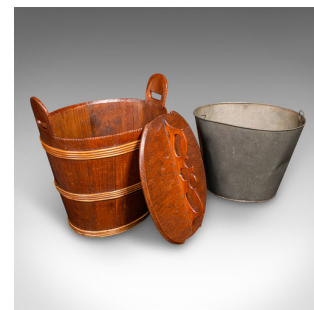

Antique Lidded Waste Bin, Georgian, Dutch, Oak, Fruitwood, Fireside Store
C.1800

DESCRIPTION

Our Stock # 25295

This is a fine antique Georgian period lidded waste bin, presenting as a distinguished Dutch fireside store in oak and fruitwood, circa 1800. This versatile antique is ideal for use as an elegant waste paper bin or refined fireside fuel store, bringing period charm to any setting.

- <li class="p1">Handsome Georgian lidded bin, perfect for home office or fireside use
- <li class="p1">Rich oak and fruitwood construction, showcasing a deep caramel hue
- <li class="p1">Removable tin liner for effortless clearing and practicality
- <li class="p1">Tapering profile accentuated by decorative willow banding
- <li class="p1">Striking lid handle distinguished with ornate fretwork grasps
- <li class="p1">Inset side handles, designed for ease of movement throughout the home

This is a beautifully crafted antique lidded waste bin, offering both functionality and timeless elegance. Perfect for collectors of Georgian furniture, period interiors, or those seeking unique, heritage-inspired décor.

Search [London Fine for #25295](#) , or scan the QR code for more photos and details

DIMENSIONS

- Max Width: 35cm (13.75")
- Max Depth: 24cm (9.5")
- Max Height: 35cm (13.75")
- Liner Height: 23.5cm (9.25")