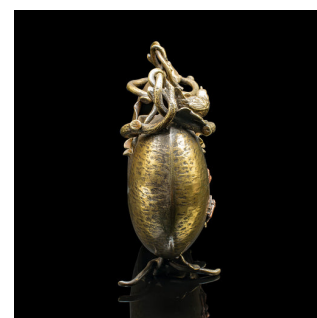

Antique Decorative Planter Dish, Japanese, Brass, Copper, Jardiniere, Victorian

DESCRIPTION

Our Stock # 25152

This is a superb late Victorian antique jardiniere, presenting exquisite Japanese craftsmanship in brass and copper, circa 1900. This ornate planter dish delights with its boat-form design and intricate naturalistic detailing, perfect for refined interior or garden display.

- <li class="p1">Graceful boat-shaped planter, ideal for decorative planting or display
-

- <li class="p1">Charming small bird figure, delicately perched for added elegance
-

This is a distinctive antique jardiniere, perfect for collectors of fine Japanese brass, enthusiasts of ornamental planters, or those seeking a unique decorative accent.

DIMENSIONS

Max Width: 38.5cm (15.25")
 Max Depth: 9.5cm (3.75")
 Max Height: 24cm (9.5")

LIST PRICE

£1,275.00

Search [London Fine](#) for #25152, or scan the QR code for more photos and details

+44 (0) 207 1833 511