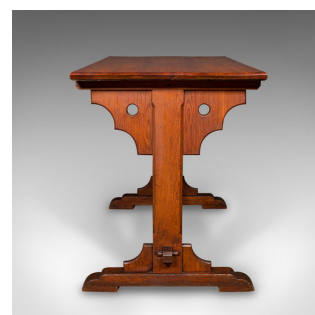

Antique Hall Table, Victorian, Pitch Pine, Kitchen, Ecclesiastical, Circa 1870

DESCRIPTION

Our Stock # 25235

This is a superb Victorian period hall table, showcasing Gothic Revival influences in solid pitch pine, circa 1870. This characterful antique presents rich caramel hues and fine grain interest, perfect for hallway, kitchen, or ecclesiastical settings.

- Distinctive ecclesiastical form, exuding Victorian Gothic charm
- Solid pitch pine construction, displaying fine grain detail and warm patina
- Comfortable kneehole size, ideal for intimate dining or practical workspace
- Striking demi-lune apron, accentuating the kneehole and ends with elegant shaping
- Sturdy trestle feet with robust block toes, ensuring stability and presence
- Displays beautifully with timeless craftsmanship and historical appeal

This is a handsome antique table, perfect for period interiors, collectors of Victorian furniture, or those seeking a unique, heritage-inspired statement piece. Solid joints and construction, delivered ready for the home or institution.

Search [London Fine for #25235](#) , or scan the QR code for more photos and details

DIMENSIONS

- Max Width: 107.5cm (42.25")
- Max Depth: 60cm (23.5")
- Max Height: 77.5cm (30.5")
- Kneehole Width: 84.5cm (33.25")
- Kneehole Height: 75cm (29.5")