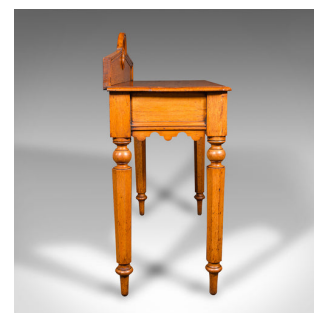

Antique Hall Side Table, Early Victorian, Scottish, Golden Oak, Console, C.1850

DESCRIPTION

Our Stock # 25292

This is a distinguished early Victorian hall table, showcasing Scottish craftsmanship and Gothic Revival influences, circa 1850. This antique, golden oak console table boasts superb figuring, with an abundance of medullary rays enhancing its refined aesthetic.

- Fine early Victorian craftsmanship, presenting Scottish Gothic revival charm
- Displays beautifully with timeless heritage and sophisticated presence
- Golden oak with rich figuring, displaying a striking array of medullary rays
- Basks in the warmth of rich caramel hues with a luxuriant finish
- Shaped backrest and central drawer fascia, adorned with an elegant shield motif
- Gothic-inspired apron edge, lending a distinctive period appeal
- Centrally mounted drawer, offering practical storage and balanced proportions
- Hexagonal-shaped legs with turned feet, providing stability and grace

This is a superb antique side table, perfect for hallway, living space, or study, appealing to collectors of Victorian furniture and those with a passion for historical elegance. Solid joints and construction, delivered waxed, polished and ready for the home.

DIMENSIONS

Max Width: 104cm (41")
 Max Depth: 42.5cm (16.75")
 Max Height: 97cm (38.25")
 Table Top Height: 76cm (30")
 Knee-hole Width: 86cm (33.75")
 Knee-hole Height: 57cm (22.5")

Search [London Fine](#) for #25292, or scan the QR code for more photos and details