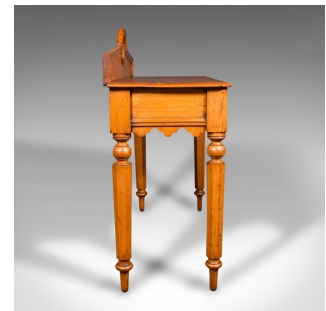

Antique Hall Side Table, Early Victorian, Scottish, Golden Oak, Console, C.1850

DESCRIPTION

Our Stock # 25292

This is a distinguished early Victorian hall table, showcasing Scottish craftsmanship and Gothic Revival influences, circa 1850. This antique, golden oak console table boasts superb figuring, with an abundance of medullary rays enhancing its refined aesthetic.

- Fine early Victorian craftsmanship, presenting Scottish Gothic revival charm

- Displays beautifully with timeless heritage and sophisticated presence

- Golden oak with rich figuring, displaying a striking array of medullary rays

- Basks in the warmth of rich caramel hues with a luxuriant finish

- Shaped backrest and central drawer fascia, adorned with an elegant shield motif

- Gothic-inspired apron edge, lending a distinctive period appeal

Max Height: 97cm (38.25")

Table Top Height: 76cm (30")

Kneehole Width: 86cm (33.75")

Kneehole Height: 57cm (22.5")

LIST PRICE

£2,850.00

This is a superb antique side table, perfect for hallway, living space, or study, appealing to collectors of Victorian furniture and those with a passion for historical elegance. Solid golden oak with rich figuring, displaying a striking array of medullary rays. Centrally mounted drawer, offering practical storage and balanced proportions. Shaped backrest and central drawer fascia, adorned with an elegant shield motif. Gothic-inspired apron edge, lending a distinctive period appeal. Hexagonal-shaped legs with turned feet, providing stability and grace.