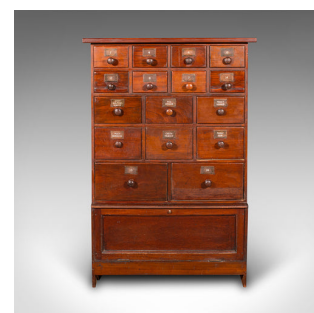

Antique Apothecary Chest of Drawers, English, Chemist's Shop Cabinet, Victorian

DESCRIPTION

Our Stock # 25180

This is a rare and unusual antique Victorian apothecary chest, offering superb storage and period character, circa 1880. This 16-drawer chemist's shop cabinet showcases fine craftsmanship, with original fascia labels and elegant mahogany tones.

- Classic apothecary cabinet, ideal for collectors, interior designers, or Victorian storage solutions
- Rich mahogany and Victorian pine construction, displaying warm hues and fine grain interest
- Fascinating original bronze fascia labels, featuring a mix of numbered and Latin abbreviations
- 16 drawers, each dressed with turned wooden pulls for effortless access
- Lower drop-front storage hutch, complete with a small pull handle
- Versatile size, perfect for home offices, retail spaces, or stylish kitchen organisation

This is a handsome antique chemist's cabinet, perfect for period interiors, from office storage to distinguished country house kitchen organisation. Solid joints and construction, delivered ready for the home.

DIMENSIONS

- Max Width: 77.5cm (30.5")
- Max Depth: 40cm (15.75")
- Max Height: 116.5cm (45.75")
- Lower Compartment Width: 68cm (26.75")
- Lower Compartment Depth: 36cm (14.25")
- Lower Compartment Height: 24cm (9.5")