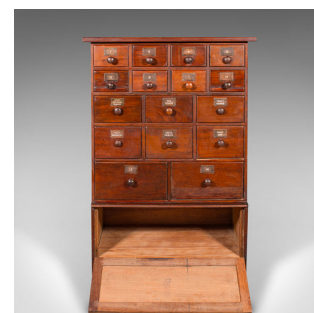

Antique Apothecary Chest of Drawers, English, Chemist's Shop Cabinet, Victorian

DESCRIPTION

Our Stock # 25180

This is a rare and unusual antique Victorian apothecary chest, offering superb storage and period character, circa 1880. This 16-drawer chemist's shop cabinet showcases fine craftsmanship, with original fascia labels and elegant mahogany tones.

- Classic apothecary cabinet, ideal for collectors, interior designers, or Victorian storage solutions
- Rich mahogany and Victorian pine construction, displaying warm hues and fine grain interest
- Fascinating original bronze fascia labels, featuring a mix of numbered and Latin abbreviations
- 16 drawers, each dressed with turned wooden pulls for effortless access
- Lower drop-front storage hutch, complete with a small pull handle
- Versatile size, perfect for home offices, retail spaces, or stylish kitchen organisation

This is a handsome antique chemist's cabinet, perfect for period interiors, from office storage to distinguished country house kitchen organisation. Solid joints and construction, delivered ready for the home.

DIMENSIONS

- Max Width: 77.5cm (30.5")
- Max Depth: 40cm (15.75")
- Max Height: 116.5cm (45.75")
- Lower Compartment Width: 68cm (26.75")
- Lower Compartment Depth: 36cm (14.25")
- Lower Compartment Height: 24cm (9.5")