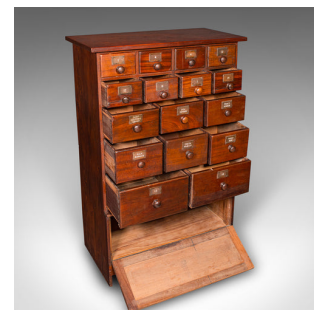

Antique Apothecary Chest of Drawers, English, Chemist's Shop Cabinet, Victorian

DESCRIPTION

Our Stock # 25180

This is a rare and unusual antique Victorian apothecary chest, offering superb storage and period character, circa 1880. This 16-drawer chemist's shop cabinet showcases fine craftsmanship, with original fascia labels and elegant mahogany tones.

- Classic apothecary cabinet, ideal for collectors, interior designers, or Victorian storage solutions
- Rich mahogany and Victorian pine construction, displaying warm hues and fine grain interest
- Fascinating original bronze fascia labels, featuring a mix of numbered and Latin abbreviations
- 16 drawers, each dressed with turned wooden pulls for effortless access
- Lower drop-front storage hutch, complete with a small pull handle
- Versatile size, perfect for home offices, retail spaces, or stylish kitchen organisation

This is a handsome antique chemist's cabinet, perfect for period interiors, from office storage to distinguished country house kitchen organisation. Solid joints and construction, delivered ready for the home.

DIMENSIONS

- Max Width: 77.5cm (30.5")
- Max Depth: 40cm (15.75")
- Max Height: 116.5cm (45.75")
- Lower Compartment Width: 68cm (26.75")
- Lower Compartment Depth: 36cm (14.25")
- Lower Compartment Height: 24cm (9.5")