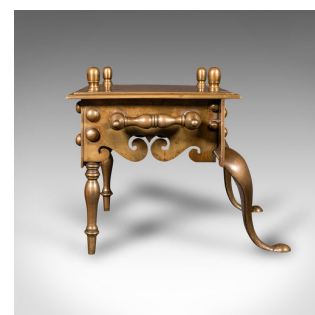

Heavy Antique Footman, English Brass, Inglenook Fireplace Warmer, Steps, Regency

DESCRIPTION

Our Stock # 25242
This is a distinguished antique Regency period footman, showcasing superb craftsmanship and timeless elegance, circa 1820. This substantial inglenook fireplace warmer boasts graceful form and striking, golden brass tones.

- <li class="p1">Classic antique footman, ideal for inglenook fireplaces or country kitchen settings<li class="p1">Elegant cabriole front legs, paired with sturdy cylindrical rear feet for stability<li class="p1">Striking golden brass hues, with minimal patination for an authentic aged appearance<li class="p1">Four short finials, adorning the warming plate for decorative appeal<li class="p1">Side carry handles, allowing for ease of movement and practical use<li class="p1">Superb weight in the hand, reassuringly heavy at 26.1kg (57.5 lb)

This is a charming antique fireplace accessory, perfect for period interiors, traditional homes, or collectors of Regency brassware. Solid joints and construction, delivered ready for the home.

DIMENSIONS

- Max Width: 52.5cm (20.75")
- Max Depth: 41.5cm (16.25")
- Max Height: 35cm (13.75")

LIST PRICE

£985.00

Search [London Fine](#) for #25242, or scan the QR code for more photos and details

+44 (0) 207 1833 511