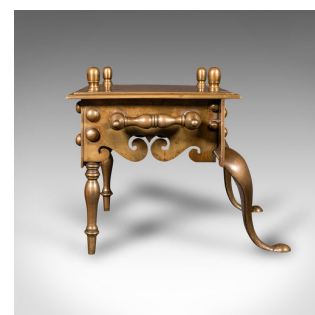

# Heavy Antique Footman, English Brass, Inglenook Fireplace Warmer, Steps, Regency

## DESCRIPTION

Our Stock # 25242  
This is a distinguished antique Regency period footman, showcasing superb craftsmanship and timeless elegance, circa 1820. This substantial inglenook fireplace warmer boasts graceful form and striking, golden brass tones.

- <li class="p1">Classic antique footman, ideal for inglenook fireplaces or country kitchen settings<li class="p1">Elegant cabriole front legs, paired with sturdy cylindrical rear feet for stability<li class="p1">Striking golden brass hues, with minimal patination for an authentic aged appearance<li class="p1">Four short finials, adorning the warming plate for decorative appeal<li class="p1">Side carry handles, allowing for ease of movement and practical use<li class="p1">Superb weight in the hand, reassuringly heavy at 26.1kg (57.5 lb)

## DIMENSIONS

- Max Width: 52.5cm (20.75")
- Max Depth: 41.5cm (16.25")
- Max Height: 35cm (13.75")