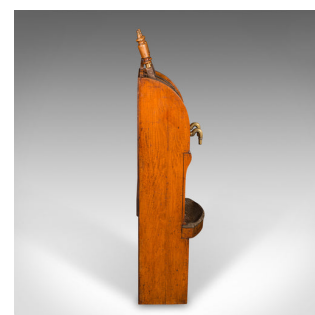

# Antique Draught Ale Tap Stand, English, Tavern Beer Pump, Georgian, Circa 1800

## DESCRIPTION

Our Stock # 25172

This is a rare and unusual Georgian period draught tap stand, offering classic tavern charm, circa 1800. This antique, self-contained public house beer pump presents fine craftsmanship with a desirable aged patina.

<li class="p1">Distinctive antique tap stand, ideal for tavern-inspired décor or breweriana collectors

<li class="p1">Pair of draught ale pumps, featuring quality brass fittings and turned beech handles

<li class="p1">Good display order, showcasing a delightfully aged, Georgian patina

<li class="p1">Fascinating decorative addition, or could be restored to function

This is a superb antique beer pump, perfect for traditional pub settings, period interiors, or breweriana collections. Solid joints and construction, delivered ready to display