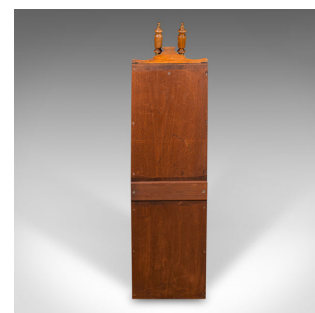

Antique Draught Ale Tap Stand, English, Tavern Beer Pump, Georgian, Circa 1800

DESCRIPTION

Our Stock # 25172

This is a rare and unusual Georgian period draught tap stand, offering classic tavern charm, circa 1800. This antique, self-contained public house beer pump presents fine craftsmanship with a desirable aged patina.

- Distinctive antique tap stand, ideal for tavern-inspired décor or breweriana collectors
- Pair of draught ale pumps, featuring quality brass fittings and turned beech handles
- Tactile pump handles, providing a reassuring and smooth drawing action
- Desirably aged drip tray, sitting above a removable fascia for pump mechanism access
- Crafted in oak, elm, and fruitwood, boasting warm hues and rich grain interest
- Good display order, showcasing a delightfully aged, Georgian patina
- Fascinating decorative addition, or could be restored to function

This is a superb antique beer pump, perfect for traditional pub settings, period interiors, or breweriana collections. Solid joints and construction, delivered ready to display.

Search [London Fine for #25172](#) , or scan the QR code for more photos and details

DIMENSIONS

Max Width: 32cm (12.5")

Max Depth: 30.5cm (12")

Max Height: 122cm (48")