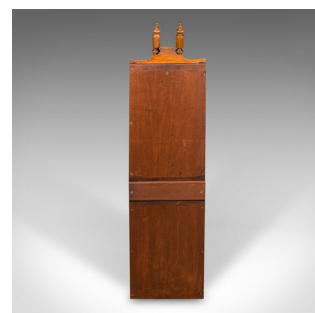

Antique Draught Ale Tap Stand, English, Tavern Beer Pump, Georgian, Circa 1800

DESCRIPTION

Our Stock # 25172

This is a rare and unusual Georgian period draught tap stand, offering classic tavern charm, circa 1800. This antique, self-contained public house beer pump presents fine craftsmanship with a desirable aged patina.

- Distinctive antique tap stand, ideal for tavern-inspired décor or breweriana collectors

- Pair of draught ale pumps, featuring quality brass fittings and turned beech handles

- Tactile pump handles, providing a reassuring and smooth drawing action

- Desirably aged drip tray, sitting above a removable fascia for pump mechanism access

- Crafted in oak, elm, and fruitwood, boasting warm hues and rich grain interest

- Good display order, showcasing a delightfully aged, Georgian patina

- Fascinating decorative addition, or could be restored to function

This is a superb antique beer pump, perfect for traditional pub settings, period interiors, or breweriana collections. Solid joints and construction, delivered ready to display