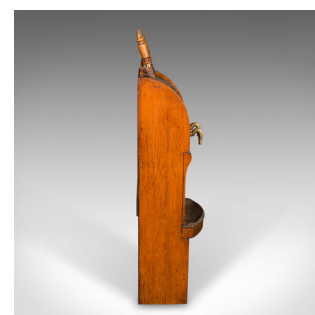

Antique Draught Ale Tap Stand, English, Tavern Beer Pump, Georgian, Circa 1800

DESCRIPTION

Our Stock # 25172

This is a rare and unusual Georgian period draught tap stand, offering classic tavern charm, circa 1800. This antique, self-contained public house beer pump presents fine craftsmanship with a desirable aged patina.

- Distinctive antique tap stand, ideal for tavern-inspired décor or breweriana collectors
- Pair of draught ale pumps, featuring quality brass fittings and turned beech handles
- Tactile pump handles, providing a reassuring and smooth drawing action
- Desirably aged drip tray, sitting above a removable fascia for pump mechanism access
- Crafted in oak, elm, and fruitwood, boasting warm hues and rich grain interest
- Good display order, showcasing a delightfully aged, Georgian patina
- Fascinating decorative addition, or could be restored to function

This is a superb antique beer pump, perfect for traditional pub settings, period interiors, or breweriana collections. Solid joints and construction, delivered ready to display.

Search [London Fine for #25172](#) , or scan the QR code for more photos and details

DIMENSIONS

Max Width: 32cm (12.5")

Max Depth: 30.5cm (12")

Max Height: 122cm (48")