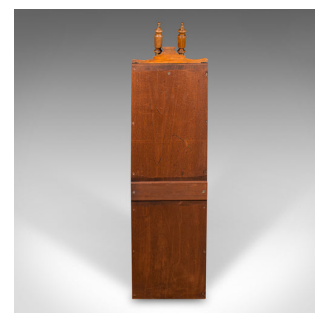

# Antique Draught Ale Tap Stand, English, Tavern Beer Pump, Georgian, Circa 1800

## DESCRIPTION

Our Stock # 25172

This is a rare and unusual Georgian period draught tap stand, offering classic tavern charm, circa 1800. This antique, self-contained public house beer pump presents fine craftsmanship with a desirable aged patina.

<li class="p1">Distinctive antique tap stand, ideal for tavern-inspired décor or breweriana collectors

<li class="p1">Pair of draught ale pumps, featuring quality brass fittings and turned beech handles

<li class="p1">Good display order, showcasing a delightfully aged, Georgian patina

<li class="p1">Fascinating decorative addition, or could be restored to function

This is a superb antique beer pump, perfect for traditional pub settings, period interiors, or breweriana collections. Solid joints and construction, delivered ready to display