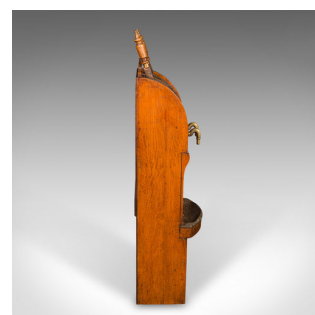

Antique Draught Ale Tap Stand, English, Tavern Beer Pump, Georgian, Circa 1800

DESCRIPTION

Our Stock # 25172

This is a rare and unusual Georgian period draught tap stand, offering classic tavern charm, circa 1800. This antique, self-contained public house beer pump presents fine craftsmanship with a desirable aged patina.

- Distinctive antique tap stand, ideal for tavern-inspired décor or breweriana collectors

- Pair of draught ale pumps, featuring quality brass fittings and turned beech handles

- Tactile pump handles, providing a reassuring and smooth drawing action

- Desirably aged drip tray, sitting above a removable fascia for pump mechanism access

- Crafted in oak, elm, and fruitwood, boasting warm hues and rich grain interest

- Good display order, showcasing a delightfully aged, Georgian patina

- Fascinating decorative addition, or could be restored to function

This is a superb antique beer pump, perfect for traditional pub settings, period interiors, or breweriana collections. Solid joints and construction, delivered ready to display