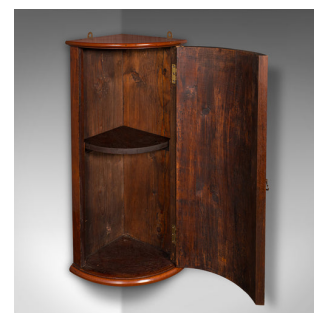

Small Antique Corner Cabinet, English, Kitchen, Bathroom, Wall Cupboard  
C.1800

**DESCRIPTION**

Our Stock # 25303

This is a delightful Georgian period wall cabinet, offering compact storage with elegant form, dating to circa 1800. This small antique corner cupboard is ideal for the kitchen, bathroom, or dining room.

- Charming Georgian corner cabinet, with a superb bow front profile
- Striking flame mahogany door panel, showcasing beautiful caramel hues and rich figuring
- Door dressed with a shaped brass pull, opening to reveal a two-shelf interior
- Neat proportions, perfect for smaller spaces or decorative storage
- Mounted with twin brass hanging loops, allowing for secure and easy wall installation

This is a handsome antique corner cabinet, perfect for traditional interiors, Georgian collections, or refined utility. Solid joints and construction, delivered ready for the home.

Search [London Fine for #25303](#) , or scan the QR code for more photos and details

**DIMENSIONS**

Max Width: 31.5cm (12.5")

Max Depth: 23cm (9")

Max Height: 62cm (24.5")