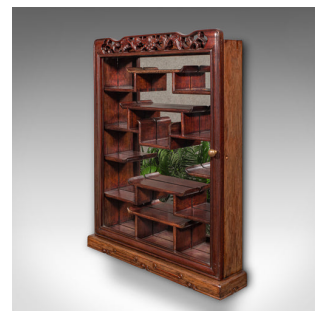

Vintage Glazed Display Cabinet, Chinese, Walnut Collector's Whatnot, Art Deco

DESCRIPTION

Our Stock # 25185

This is a vintage glazed display cabinet, of Chinese craftsmanship and with fine Art Deco period charm, dating to circa 1940. Beautifully crafted in walnut, the cabinet offers refined presentation with Oriental character.

- Elegant glazed front with mirrored back, ideal for displaying prized collectibles or ornaments
- Striking Oriental shelf design, providing visual interest and distinctive tiered presentation
- Crafted from quality walnut, with a warm caramel hue and attractive grain interest
- Fitted with a pair of brass mounting loops, allowing for straightforward wall display
- Door adorned with pierced fretwork, carved in a charming vine motif, adding decorative appeal
- Lower fascia embellished with a relief scroll motif, showcasing skilled craftsmanship
- Small brass pull handle and secure latch to the door, offering smooth and reliable access

DIMENSIONS

Max Width: 48.5cm (19")
Max Depth: 11cm (4.25")
Max Height: 63.5cm (25")

This is a delightful Chinese vintage cabinet well suited to hallways, living spaces or bathroom display, offering both functionality and decorative charm. Solid joints and contact: 01207418335 ready for the home.