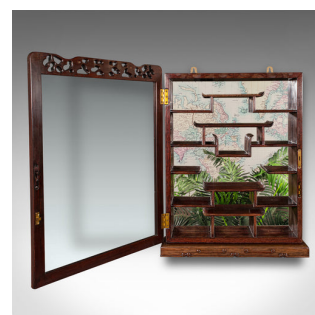

Vintage Glazed Display Cabinet, Chinese, Walnut Collector's Whatnot, Art Deco

DESCRIPTION

Our Stock # 25185

This is a vintage glazed display cabinet, of Chinese craftsmanship and with fine Art Deco period charm, dating to circa 1940. Beautifully crafted in walnut, the cabinet offers refined presentation with Oriental character.

- Elegant glazed front with mirrored back, ideal for displaying prized collectibles or ornaments
- Striking Oriental shelf design, providing visual interest and distinctive tiered presentation
- Crafted from quality walnut, with a warm caramel hue and attractive grain interest
- Fitted with a pair of brass mounting loops, allowing for straightforward wall display
- Door adorned with pierced fretwork, carved in a charming vine motif, adding decorative appeal
- Lower fascia embellished with a relief scroll motif, showcasing skilled craftsmanship
- Small brass pull handle and secure latch to the door, offering smooth and reliable access

DIMENSIONS

Max Width: 48.5cm (19")
Max Depth: 11cm (4.25")
Max Height: 63.5cm (25")

This is a delightful Chinese vintage cabinet well suited to hallways, living spaces or bathroom display, offering both functionality and decorative charm. Solid joints and contact: 01207418335 ready for the home.