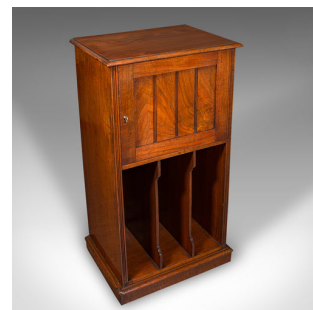

Antique Music Cabinet, English, Walnut, Drawing Room, Side Cabinet, Victorian

**DESCRIPTION**

Our Stock # 25087

This is a fine antique music cabinet. An English walnut drawing room side cabinet, dating to the late Victorian period, circa 1890. Versatile and refined, offering elegant storage in the classic tradition.

Handsome cabinet with concealed drawers and sheet music divisions, ideal for a range of storage uses

Door dressed with an inset working lock and supplied with the original key

Quality walnut stocks present rich caramel hues and fine grain interest throughout

Upper section with a bank of concealed drawers, each finished with recessed brass cup handles

Lower configured with three vertical sheet music divisions, perfect for documents or display

Classic Victorian styling, suitable for a drawing room, study or hallway setting

This is an elegant and practical Victorian music cabinet, with enduring charm and versatile storage potential. A wonderful addition to any period interior or collection of 19th century furniture. Solid joints and construction, delivered ready for the home.