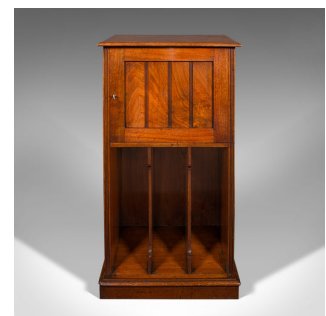

Antique Music Cabinet, English, Walnut, Drawing Room, Side Cabinet, Victorian

DESCRIPTION

Our Stock # 25087

This is a fine antique music cabinet. An English walnut drawing room side cabinet, dating to the late Victorian period, circa 1890. Versatile and refined, offering elegant storage in the classic tradition.

- Handsome cabinet with concealed drawers and sheet music divisions, ideal for a range of storage uses
- Door dressed with an inset working lock and supplied with the original key
- Quality walnut stocks present rich caramel hues and fine grain interest throughout
- Upper section with a bank of concealed drawers, each finished with recessed brass cup handles
- Lower configured with three vertical sheet music divisions, perfect for documents or display
- Classic Victorian styling, suitable for a drawing room, study or hallway setting

This is an elegant and practical Victorian music cabinet, with enduring charm and versatile storage potential. A wonderful addition to any period interior or collection of 19th century furniture. Solid joints and construction, delivered ready for the home.

DIMENSIONS

- Max Width: 49.5cm (19.5")
- Max Depth: 37.5cm (14.75")
- Max Height: 91.5cm (36")
- Division Width: 12.5cm (5")
- Division Depth: 34cm (13.5")
- Division Height: 46cm (18")

Search [London Fine](#) for #25087, or scan the QR code for more photos and details