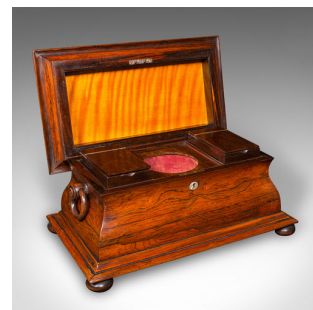

Antique Sarcophagus Loose Leaf Tea Caddy, Drawing Room, English, Regency, C.1820

DESCRIPTION

Our Stock # 25114

This is a fine antique sarcophagus tea caddy. An English, rosewood and satinwood loose leaf tea case, dating to the Regency period, circa 1820. Of distinguished form and richly toned appearance, this tea caddy exemplifies refined early-19th century taste.

- Elegant sarcophagus form with fine architectural lines and confident Regency styling

- Crafted from superb antique stocks, offering exceptional grain interest and deep caramel hues

- Original interior fitted with a pair of covered tea canisters and a central mixer glass recess (10cm diameter)

- Adorned with a pearline lock escutcheon to the front fascia – key absent

- Decorative satinwood panel to the lid reverse, displaying vibrant amber and golden tones

- Side dressed with chamfered ring drop handles in brass, adding symmetry and balance

- Raised upon small bun feet in keeping with the sarcophagus style

DIMENSIONS

Max Width: 43cm (17")

Max Depth: 26.5cm (10.5")

Max Height: 23cm (9")

LIST PRICE

£1,495.00

This is a captivating and collectible Regency tea caddy, with great visual appeal and a rich history. In addition to any collection of period London fine antiques, this 19th century antique is a solid investment. Solid joints and con...