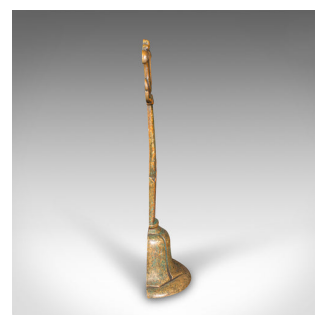

Antique Decorative Doorstop, Dutch, Brass, Door Porter, Georgian, Circa 1800

**DESCRIPTION**

Our Stock # 25244

This is a charming antique decorative doorstop. A Dutch, brass and lead door porter, dating to the Georgian period, circa 1800. Wonderfully ornate and pleasingly weighted, this elegant door keeper is a fine addition to the period fireside or hallway.

- <li class="p1">Attractive foliate form adorns the handle and stem with Georgian flair
- <li class="p1">Crafted from quality brass, lightly aged with warm golden hues and touches of verdigris
- <li class="p1">Leaded demi-lune base adds balance and heft, offering a substantial weight of 2.018kg (4.45 lb)
- <li class="p1">Delightful detail throughout, presenting a timeless country house aesthetic
- <li class="p1">Naturally patinated surface enhances the centuries-old charm
- <li class="p1">Well suited for use as a functional doorstop or decorative fireside accent

This antique doorstop is a superb example of Georgian decorative craftsmanship, presenting a wonderfully evocative piece, rich in character and form. Delivered ready for the home.

**DIMENSIONS**

- Max Width: 12.5cm (5")
- Max Depth: 6cm (2.25")
- Max Height: 32cm (12.5")