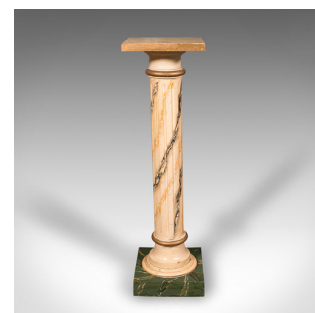

Antique Torchere Column, English, Pine, Faux Marble, Bust Stand, Victorian, 1900

**DESCRIPTION**

Our Stock # 25086

This is an antique torchère column. An English, pine and cedar bust or planter stand with hand painted faux marble decoration, dating to the late Victorian period, circa 1900. A decorative and versatile display piece, ideal for classical or eclectic interiors.

- Charming hand painted finish, evocative of rich marble tones and veining
- Classic column silhouette, crafted from quality pine and cedar stocks
- Ideal plinth surface to display sculpture, lamps, jardinière or decorative objects
- Attractive time-worn patina, enhancing the character of the piece
- Stands with poise in entrance halls, salons, or conservatories
- Robust yet elegant, with enduring late Victorian style

Popular in period in grand hotel ballrooms for ease of movement when accentuating different events

A striking antique torchère column stand, offering timeless display utility with tasteful faux marble artistry. Delivered ready for the home.

Search [London Fine for #25086](#) , or scan the QR code for more photos and details

**DIMENSIONS**

Max Width: 30cm (11.75")

Max Depth: 30cm (11.75")

Max Height: 104.5cm (41.25")