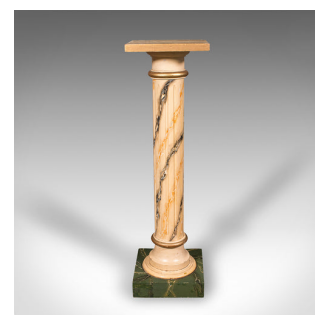

Antique Torchere Column, English, Pine, Faux Marble, Bust Stand, Victorian, 1900

**DESCRIPTION**

Our Stock # 25086

This is an antique torchère column. An English, pine and cedar bust or planter stand with hand painted faux marble decoration, dating to the late Victorian period, circa 1900. A decorative and versatile display piece, ideal for classical or eclectic interiors.

- Charming hand painted finish, evocative of rich marble tones and veining
- Classic column silhouette, crafted from quality pine and cedar stocks
- Ideal plinth surface to display sculpture, lamps, jardinière or decorative objects
- Attractive time-worn patina, enhancing the character of the piece
- Stands with poise in entrance halls, salons, or conservatories
- Robust yet elegant, with enduring late Victorian style

Popular in period in grand hotel ballrooms for ease of movement when accentuating different events

A striking antique torchère column stand, offering timeless display utility with tasteful faux marble artistry. Delivered ready for the home.

Search [London Fine for #25086](#) , or scan the QR code for more photos and details

**DIMENSIONS**

Max Width: 30cm (11.75")

Max Depth: 30cm (11.75")

Max Height: 104.5cm (41.25")