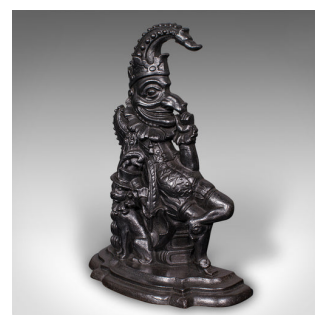

Antique Mr Punch Doorstop, English, Cast Iron, Figural Door Keeper, Victorian

DESCRIPTION

Our Stock # 25195

This is a delightful antique Mr Punch doorstop. An English, cast iron figural door keeper, dating to the Victorian period, circa 1880. A charming representation of the iconic puppet character, offering superb decorative and practical appeal.

- Excellent cast figure with high definition detail and bold character expression
- Depicts the classic Mr Punch in traditional attire - a whimsical nod to Victorian entertainment
- Crafted in quality cast iron, presenting a fine graphite finish throughout
- Mr. Punch sits atop a pile of books, a faithful dog by his side
- Slyly, the figure is shown 'cocking a snook' with his left hand against his nose
- Dressed in fine robes, his right hand holding a feathered quill and piece of paper
- Late Victorian 'diamond' registered design mark visible to paper
- Appealing weight in the hand at 3.126kg (6.89 lb), well-suited for holding interior or exterior doors
- Flat rear profile for close placement against door or wall

DIMENSIONS

Max Width: 23cm (9")
Max Depth: 9cm (3.5")
Max Height: 31.5cm (12.5")

LIST PRICE

£495.00

Search [London Fine for #25195](#), or scan the QR code for more photos and details

+44 (0) 207 1833 511

London Fine Ltd
The Antique Village
The Old Whiteways Cider Factory
Hele, Devon, EX5 4PW