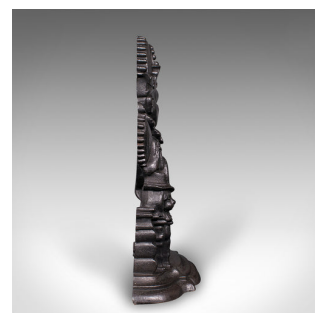

Antique Mr Punch Doorstop, English, Cast Iron, Figural Door Keeper, Victorian

DESCRIPTION

Our Stock # 25195

This is a delightful antique Mr Punch doorstop. An English, cast iron figural door keeper, dating to the Victorian period, circa 1880. A charming representation of the iconic puppet character, offering superb decorative and practical appeal.

- Excellent cast figure with high definition detail and bold character expression
- Depicts the classic Mr Punch in traditional attire - a whimsical nod to Victorian entertainment
- Crafted in quality cast iron, presenting a fine graphite finish throughout
- Mr. Punch sits atop a pile of books, a faithful dog by his side
- Slyly, the figure is shown 'cocking a snook' with his left hand against his nose
- Dressed in fine robes, his right hand holding a feathered quill and piece of paper
- Late Victorian 'diamond' registered design mark visible to paper
- Appealing weight in the hand at 3.126kg (6.89 lb), well-suited for holding interior or exterior doors
- Flat rear profile for close placement against door or wall

DIMENSIONS

Max Width: 23cm (9")
Max Depth: 9cm (3.5")
Max Height: 31.5cm (12.5")

LIST PRICE

£495.00

Search [London Fine for #25195](#), or scan the QR code for more photos and details

+44 (0) 207 1833 511

London Fine Ltd
The Antique Village
The Old Whiteways Cider Factory
Hele, Devon, EX5 4PW