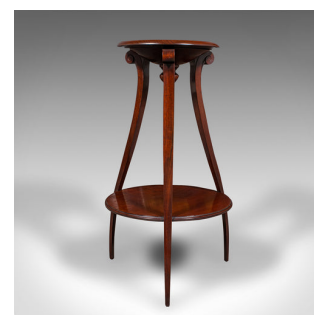

Antique Two Tier Jardiniere, English Cake Stand, Torchere, Early Victorian, 1840

DESCRIPTION

Our Stock # 25336

This is a fine antique two tier jardiniere. An English, mahogany cake stand or torchère, dating to the early Victorian period, circa 1840. Rich in character and form, this versatile piece offers superb display options with classic period appeal.

- Beguiling early Victorian design, offering decorative charm and practical versatility
- Crafted from select stocks, presenting deep caramel tones and fine grain interest
- Two generous tiers provide ample space for display or floral arrangements
- Distinctive serpentine supports rise with sculptural elegance, meeting the upper tier with finesse
- Tactile chamfered edging lends visual refinement and smooth handling
- Elegant scroll surmounts gracefully crown the form, flanking a striking suspended finial
- Raised upon a trio of swept legs, creating a stable base with appealing silhouette
- Well-suited as a cake stand, plant display, or occasional torchère, lending height and interest to interior schemes
- In very good antique order, lightly time-worn consistent with age and use

DIMENSIONS

Max Width: 61cm (24")
 Max Depth: 61cm (24")
 Max Height: 78.5cm (31")
 Upper Tier Diameter: 48cm (19")
 Under Tier Height: 34cm (13.5")

Search [London Fine for #25336](#) , or scan the QR code for more photos and details