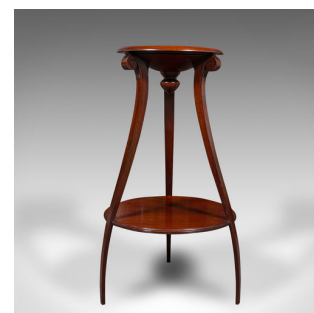

Antique Two Tier Jardiniere, English Cake Stand, Torchere, Early Victorian, 1840

DESCRIPTION

Our Stock # 25336

This is a fine antique two tier jardiniere. An English, mahogany cake stand or torchère, dating to the early Victorian period, circa 1840. Rich in character and form, this versatile piece offers superb display options with classic period appeal.

- Beguiling early Victorian design, offering decorative charm and practical versatility
- Crafted from select stocks, presenting deep caramel tones and fine grain interest
- Two generous tiers provide ample space for display or floral arrangements
- Distinctive serpentine supports rise with sculptural elegance, meeting the upper tier with finesse
- Tactile chamfered edging lends visual refinement and smooth handling
- Elegant scroll surmounts gracefully crown the form, flanking a striking suspended finial
- Raised upon a trio of swept legs, creating a stable base with appealing silhouette
- Well-suited as a cake stand, plant display, or occasional torchère, lending height and interest to interior schemes
- In very good antique order, lightly time-worn consistent with age and use

DIMENSIONS

Max Width: 61cm (24")
 Max Depth: 61cm (24")
 Max Height: 78.5cm (31")
 Upper Tier Diameter: 48cm (19")
 Under Tier Height: 34cm (13.5")

Search [London Fine for #25336](#) , or scan the QR code for more photos and details