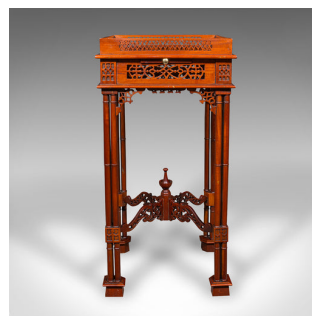

Vintage Occasional Table, Oriental, Chippendale Revival, Lamp, Side, Circa 1970

DESCRIPTION

Our Stock # 25349
This is a charming vintage occasional table. An Oriental, mahogany lamp or side table in Chippendale revival taste, dating to the late 20th century, circa 1970. With ornate craftsmanship and timeless elegance, this decorative piece enhances any traditional interior.

- <li class="p1">Quality revival piece, crafted with keen attention to Chippendale period detail
- <li class="p1">Select mahogany stocks display deep caramel hues and fine grain interest
- <li class="p1">Pierced fretwork gallery surrounds the tabletop, lending delicate visual appeal
- <li class="p1">Shaped apron further embellished with fretwork patterning, echoing classic Georgian form

- <li class="p1">Features a sliding pull-out plinth, neatly concealed within the front fascia and finished with a small brass pull
- <li class="p1">Stands upon a quartet of fascinating column legs, with pronounced block shoulders and square toes
- <li class="p1">Each leg united by a serpentine stretcher, converging centrally on an elegant turned finial

44 (3) 207 183 511
This lamp table, side table, or hallway accent table is a delightfully ornate revival piece, offering both function and style.

DIMENSIONS

Max Width: 33.5cm (13.25")
Max Depth: 33.5cm (13.25")
Max Height: 67.5cm (26.5")