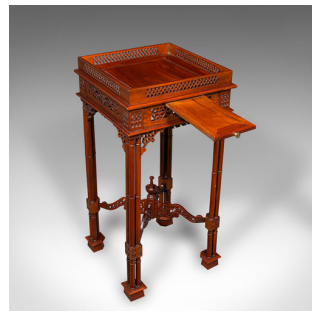

Vintage Occasional Table, Oriental, Chippendale Revival, Lamp, Side, Circa 1970

DESCRIPTION

Our Stock # 25349
This is a charming vintage occasional table. An Oriental, mahogany lamp or side table in Chippendale revival taste, dating to the late 20th century, circa 1970. With ornate craftsmanship and timeless elegance, this decorative piece enhances any traditional interior.

- <li class="p1">Quality revival piece, crafted with keen attention to Chippendale period detail
- <li class="p1">Select mahogany stocks display deep caramel hues and fine grain interest
- <li class="p1">Pierced fretwork gallery surrounds the tabletop, lending delicate visual appeal
- <li class="p1">Shaped apron further embellished with fretwork patterning, echoing classic Georgian form

- <li class="p1">Features a sliding pull-out plinth, neatly concealed within the front fascia and finished with a small brass pull
- <li class="p1">Stands upon a quartet of fascinating column legs, with pronounced block shoulders and square toes
- <li class="p1">Each leg united by a serpentine stretcher, converging centrally on an elegant turned finial

44 (3) 207 183 511
This lamp table, side table, or hallway accent table is a delightfully ornate revival piece, offering both function and style.

DIMENSIONS

Max Width: 33.5cm (13.25")
Max Depth: 33.5cm (13.25")
Max Height: 67.5cm (26.5")