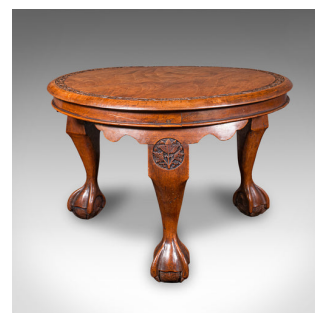

Low Antique Lamp Table, English, Afternoon Tea, Side, Wine, Victorian Circa 1890

DESCRIPTION

Our Stock # 25430

This is a low antique lamp table. An English, mahogany and beech side or tea table, dating to the late Victorian period, circa 1890. With a handsome profile and richly carved detail, this circular table makes for a delightful accent piece.

- Attractive Victorian side table with appealing proportion and low stance
- Crafted from mahogany and beech, presenting rich caramel hues and fine grain interest
 - Envious character from the lightly bowed top, commensurate with age and sun-kissed placement
 - Circular top enhanced with a concentric relief carved border, adding visual texture
 - Wavy sash apron sits gracefully above the knee, adorned with carved leaf medallions
- Raised upon a trio of short cabriole legs, offering elegant curvature
- Stands confidently on exceptional ball and claw feet, adding grandeur
- Displays a gently aged patina, with solid joints and in good order throughout
- Ideal as a lamp table, side table, or tea stand in the classic lounge or hallway

DIMENSIONS

Max Width: 53cm (20.75")
Max Depth: 53cm (20.75")
Max Height: 36.5cm (14.25")

LIST PRICE

£895.00

Search [London Fine for #25430](#) , or scan the QR code for more photos and details