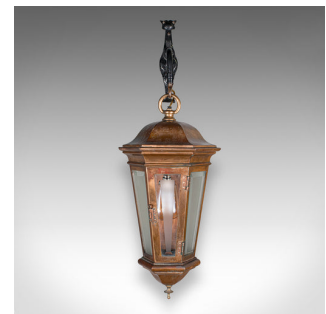

Antique Courtyard Light, English, Bronze, Wrought Iron, Carriage Lamp, Victorian

DESCRIPTION

Our Stock # 25402

This is a large antique courtyard light. An English, bronze and wrought iron carriage lamp, dating to the early Victorian period, circa 1850. With timeless character and period appeal, this superb lamp makes a striking statement in any exterior or interior setting.

- Delightful Victorian craftsmanship, presenting a distinctive and characterful silhouette
- Patinated bronze case offering rich, aged tones, beautifully enhanced with frosted glass panes
- Copper reflector within the lamp body amplifies and softens the warm glow
- Suspended upon a quality wrought iron bracket, perfect for wall mounting in entranceways or courtyards
- Supplied with a generous length of quality cable, offering installation flexibility
- Fitted with a British Standards compliant 3-pin plug, ready for immediate use
- Presents a pleasing, ambient light, perfect for creating a welcoming atmosphere outdoors
- A substantial and rare find for heritage properties, garden rooms or converted stables

DIMENSIONS

Max Width: 28cm (11")
Max Depth: 27.5cm (10.75")
Hanging Height: 91.5cm (36")