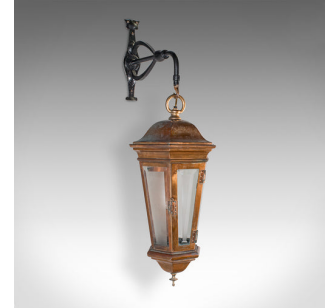

Antique Courtyard Light, English, Bronze, Wrought Iron, Carriage Lamp, Victorian

DESCRIPTION

Our Stock # 25402

This is a large antique courtyard light. An English, bronze and wrought iron carriage lamp, dating to the early Victorian period, circa 1850. With timeless character and period appeal, this superb lamp makes a striking statement in any exterior or interior setting.

- Delightful Victorian craftsmanship, presenting a distinctive and characterful silhouette
- Patinated bronze case offering rich, aged tones, beautifully enhanced with frosted glass panes
- Copper reflector within the lamp body amplifies and softens the warm glow
- Suspended upon a quality wrought iron bracket, perfect for wall mounting in entranceways or courtyards
- Supplied with a generous length of quality cable, offering installation flexibility
- Fitted with a British Standards compliant 3-pin plug, ready for immediate use
- Presents a pleasing, ambient light, perfect for creating a welcoming atmosphere outdoors
- A substantial and rare find for heritage properties, garden rooms or converted stables

DIMENSIONS

Max Width: 28cm (11")
Max Depth: 27.5cm (10.75")
Hanging Height: 91.5cm (36")