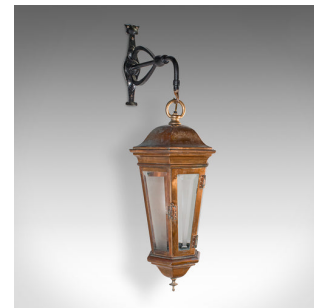

Antique Courtyard Light, English, Bronze, Wrought Iron, Carriage Lamp, Victorian

**DESCRIPTION**

Our Stock # 25402

This is a large antique courtyard light. An English, bronze and wrought iron carriage lamp, dating to the early Victorian period, circa 1850. With timeless character and period appeal, this superb lamp makes a striking statement in any exterior or interior setting.

- Delightful Victorian craftsmanship, presenting a distinctive and characterful silhouette
- Patinated bronze case offering rich, aged tones, beautifully enhanced with frosted glass panes
- Copper reflector within the lamp body amplifies and softens the warm glow
- Suspended upon a quality wrought iron bracket, perfect for wall mounting in entranceways or courtyards
- Supplied with a generous length of quality cable, offering installation flexibility
- Fitted with a British Standards compliant 3-pin plug, ready for immediate use
- Presents a pleasing, ambient light, perfect for creating a welcoming atmosphere outdoors
- A substantial and rare find for heritage properties, garden rooms or converted stables

**DIMENSIONS**

Max Width: 28cm (11")  
Max Depth: 27.5cm (10.75")  
Hanging Height: 91.5cm (36")