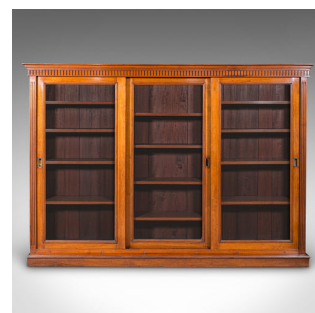

## Large Antique Glazed Bookcase, English Walnut Library Display Cabinet, Victorian

### DESCRIPTION

Our Stock # 25493

This is a large antique glazed bookcase. An English, grand walnut display cabinet with sliding doors, dating to the late Victorian period, circa 1880. Of exceptional scale and craftsmanship, this library piece would grace the most refined interior with stature and elegance.

- Exquisite Victorian craftsmanship, created to an exceptional standard for the stately home or fine library
  - Handsome walnut stocks with deep caramel hues and superb grain interest throughout
  - Generous proportion arranged as three glazed divisions, each offering four adjustable shelves
  - Glazed panels present a clear, bright view of books, ornaments or collectibles
- Sliding doors move smoothly upon guided runners, with recessed brass cup handles for ease of access
  - Upper fascia adorned with striking dentil moulding, crowned with a prominent cornice
  - Stands upon a continuous plinth base, offering solidity and presence

### DIMENSIONS

Max Width: 223.5cm (88")  
 Max Depth: 35cm (13.75")  
 Max Height: 156cm (61.5")  
 Shelf Depth: 20.5cm (8")