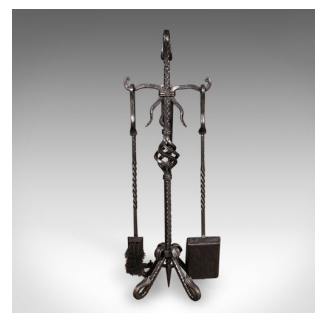

Tall Antique Fireside Companion, English, Wrought Iron, Fire Tool Set, Edwardian

DESCRIPTION

Our Stock # 25316

This is a tall antique fireside companion. An English, wrought iron set of fire tools presented upon an ornate stand, dating to the Edwardian period, circa 1910. Neatly arranged and expertly crafted, this fireside set offers enduring utility and classic visual appeal for the traditional hearth.

- Appealing wrought iron craftsmanship, presenting a deep black finish throughout
 - Features a coal shovel, angled poker, and hearth brush – ideal for fireside maintenance
 - The stand accentuated with a charming swirled bulb finial, adding a decorative flourish
 - Scrollwork toes provide elegant support and excellent stability
- Tools hang neatly from integrated hooks for an orderly, contained presentation
- Presented in good antique order with a consistent finish throughout
- A fine example of Edwardian utility and design, ideal for a country cottage or period townhouse

DIMENSIONS

- Max Width: 26cm (10.25")
- Max Depth: 24cm (9.5")
- Max Height: 81cm (32")
- Shovel Length: 62.5cm (24.5")

This antique wrought iron fireside companion set combines refined detail with daily practicality, making for a distinguished presence by the hearth. A superb addition to any traditional or period home. Delivered ready for the home. London Fine Ltd