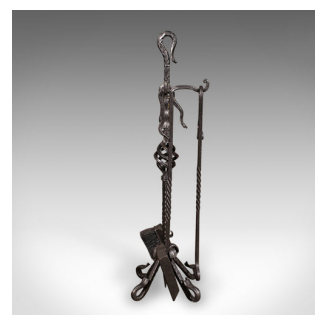

Tall Antique Fireside Companion, English, Wrought Iron, Fire Tool Set, Edwardian

DESCRIPTION

Our Stock # 25316

This is a tall antique fireside companion. An English, wrought iron set of fire tools presented upon an ornate stand, dating to the Edwardian period, circa 1910. Neatly arranged and expertly crafted, this fireside set offers enduring utility and classic visual appeal for the traditional hearth.

- Appealing wrought iron craftsmanship, presenting a deep black finish throughout
 - Features a coal shovel, angled poker, and hearth brush – ideal for fireside maintenance
 - The stand accentuated with a charming swirled bulb finial, adding a decorative flourish
 - Scrollwork toes provide elegant support and excellent stability
- Tools hang neatly from integrated hooks for an orderly, contained presentation
- Presented in good antique order with a consistent finish throughout
- A fine example of Edwardian utility and design, ideal for a country cottage or period townhouse

DIMENSIONS

- Max Width: 26cm (10.25")
- Max Depth: 24cm (9.5")
- Max Height: 81cm (32")
- Shovel Length: 62.5cm (24.5")

This antique wrought iron fireside companion set combines refined detail with daily practicality, making for a distinguished presence by the hearth. A superb addition to any traditional or period home. Delivered ready for the home. London Fine Ltd