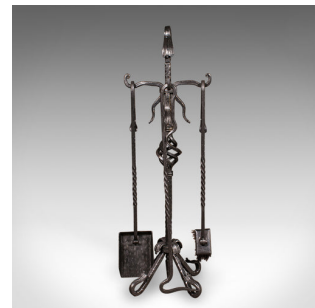

Tall Antique Fireside Companion, English, Wrought Iron, Fire Tool Set, Edwardian

DESCRIPTION

Our Stock # 25316

This is a tall antique fireside companion. An English, wrought iron set of fire tools presented upon an ornate stand, dating to the Edwardian period, circa 1910. Neatly arranged and expertly crafted, this fireside set offers enduring utility and classic visual appeal for the traditional hearth.

- Appealing wrought iron craftsmanship, presenting a deep black finish throughout
 - Features a coal shovel, angled poker, and hearth brush – ideal for fireside maintenance
 - The stand accentuated with a charming swirled bulb finial, adding a decorative flourish
 - Scrollwork toes provide elegant support and excellent stability
- Tools hang neatly from integrated hooks for an orderly, contained presentation
- Presented in good antique order with a consistent finish throughout
- A fine example of Edwardian utility and design, ideal for a country cottage or period townhouse

DIMENSIONS

- Max Width: 26cm (10.25")
- Max Depth: 24cm (9.5")
- Max Height: 81cm (32")
- Shovel Length: 62.5cm (24.5")

This antique wrought iron fireside companion set combines refined detail with daily practicality, making for a distinguished presence by the hearth. A superb addition to any traditional or period home. Delivered ready for the home. London Fine Ltd