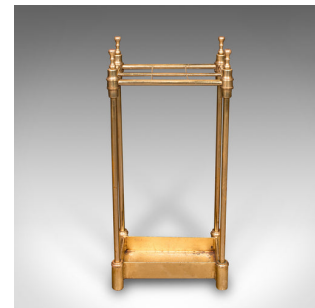

Antique Six Division Stick Stand, English, Brass, Hall, Umbrella Rack, Edwardian

DESCRIPTION

Our Stock # 25425

This is an antique six division stick stand. An English, brass clerk's office or reception hall umbrella rack, dating to the Edwardian period, circa 1910. With brightwork charm and robust form, this practical piece is well-suited to both the refined home and institutional interior.

- Attractive Edwardian umbrella stand with timeless utility and decorative appeal
- Crafted in polished brass, displaying a striking golden tonality with light ageing commensurate with use
- Comprises a set of six upper divisions, ideal for umbrellas, walking sticks or canes
- Raised brass finials to each corner add an elegant finishing touch
- Suitable for placement in the hallway, boot room or office reception
- Offers period authenticity with enduring, low-maintenance function

This antique brass umbrella rack delivers a wonderful balance of Edwardian character and daily practicality, making it a superb choice for the heritage hallway or professional interior. Delivered ready for the home or institution.

Search [London Fine for #25425](#) , or scan the QR code for more photos and details

DIMENSIONS

Max Width: 31cm (12.25")
 Max Depth: 19cm (7.5")
 Max Height: 65cm (25.5")
 Division Width: 8.5cm (3.25")
 Division Depth: 6.5cm (2.5")