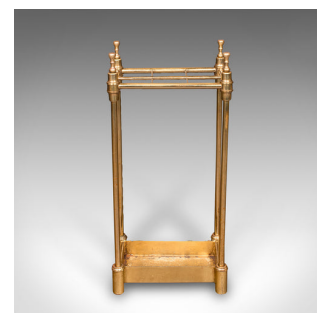

## Antique Six Division Stick Stand, English, Brass, Hall, Umbrella Rack, Edwardian

### DESCRIPTION

Our Stock # 25425

This is an antique six division stick stand. An English, brass clerk's office or reception hall umbrella rack, dating to the Edwardian period, circa 1910. With brightwork charm and robust form, this practical piece is well-suited to both the refined home and institutional interior.

- Attractive Edwardian umbrella stand with timeless utility and decorative appeal
- Crafted in polished brass, displaying a striking golden tonality with light ageing commensurate with use
- Comprises a set of six upper divisions, ideal for umbrellas, walking sticks or canes
- Raised brass finials to each corner add an elegant finishing touch
- Suitable for placement in the hallway, boot room or office reception
- Offers period authenticity with enduring, low-maintenance function

### DIMENSIONS

Max Width: 31cm (12.25")  
 Max Depth: 19cm (7.5")  
 Max Height: 65cm (25.5")  
 Division Width: 8.5cm (3.25")  
 Division Depth: 6.5cm (2.5")