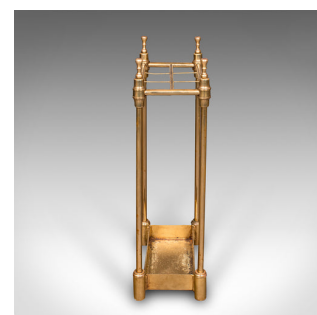

## Antique Six Division Stick Stand, English, Brass, Hall, Umbrella Rack, Edwardian

### DESCRIPTION

Our Stock # 25425

This is an antique six division stick stand. An English, brass clerk's office or reception hall umbrella rack, dating to the Edwardian period, circa 1910. With brightwork charm and robust form, this practical piece is well-suited to both the refined home and institutional interior.

- Attractive Edwardian umbrella stand with timeless utility and decorative appeal
- Crafted in polished brass, displaying a striking golden tonality with light ageing commensurate with use
- Comprises a set of six upper divisions, ideal for umbrellas, walking sticks or canes
- Raised brass finials to each corner add an elegant finishing touch
- Suitable for placement in the hallway, boot room or office reception
- Offers period authenticity with enduring, low-maintenance function

### DIMENSIONS

Max Width: 31cm (12.25")  
 Max Depth: 19cm (7.5")  
 Max Height: 65cm (25.5")  
 Division Width: 8.5cm (3.25")  
 Division Depth: 6.5cm (2.5")