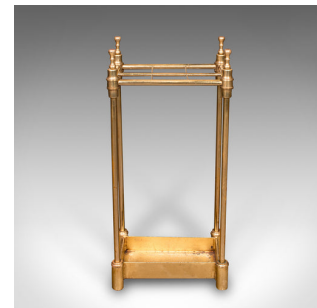

## Antique Six Division Stick Stand, English, Brass, Hall, Umbrella Rack, Edwardian

### DESCRIPTION

Our Stock # 25425

This is an antique six division stick stand. An English, brass clerk's office or reception hall umbrella rack, dating to the Edwardian period, circa 1910. With brightwork charm and robust form, this practical piece is well-suited to both the refined home and institutional interior.

- Attractive Edwardian umbrella stand with timeless utility and decorative appeal
- Crafted in polished brass, displaying a striking golden tonality with light ageing commensurate with use
- Comprises a set of six upper divisions, ideal for umbrellas, walking sticks or canes
- Raised brass finials to each corner add an elegant finishing touch
- Suitable for placement in the hallway, boot room or office reception
- Offers period authenticity with enduring, low-maintenance function

### DIMENSIONS

Max Width: 31cm (12.25")  
 Max Depth: 19cm (7.5")  
 Max Height: 65cm (25.5")  
 Division Width: 8.5cm (3.25")  
 Division Depth: 6.5cm (2.5")