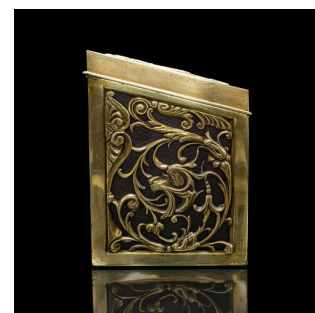

## Antique Stationery Box, English, Brass, Tabletop Letter Case, Victorian, C.1880

### DESCRIPTION

Our Stock # 25613

This is an antique stationery box. An English, brass tabletop letter case, dating to the late Victorian period, circa 1880.

- Exceptional Victorian stationery box for the home office or reception hall
- Striking ornate fretwork with scrolled designs, animal cameos, and heart motif
- Quality brass construction with rich golden tones and minimal patination
- Lid opens smoothly to reveal four internal letter slides
- The lid reverse dressed with vibrant, plum silk cotton lining
- Replete with an inset lock to the fascia – key absent
- Displays fine Victorian artistry and craftsmanship with minimal patination
- Substantial weight at 2.586kg (5.7 lb), offering durability and tactile appeal
- Ideal as a desk accessory, collector's display piece, or Victorian decorative box

### DIMENSIONS

Max Width: 22.5cm (8.75")

Max Depth: 12.5cm (5")

Max Height: 16.5cm (6.5")