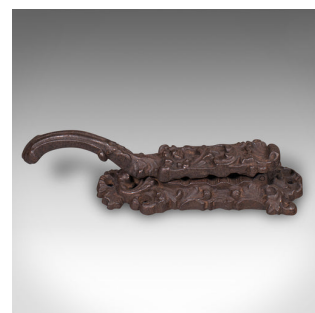

## Antique Pharmaceutical Cork Compressor, Apothecary Aid, Door Knocker, Victorian

### DESCRIPTION

Our Stock # 25473

This is an antique pharmaceutical cork compressor. An English, cast iron apothecary shop press dating to the early Victorian period, circa 1850. A rare survivor of 19th century pharmacy practice, offering both historical charm and decorative versatility.

- Crafted in quality cast iron with deep, consistent graphite tonality
- Originally used in Victorian apothecary shops for compressing corks
- Embellished with a scrolled leaf cast relief, adding decorative interest
- Mounting holes incorporated for counter top or wall display
- Could be imaginatively repurposed as a unique door knocker
- Presented in good antique order with appealing aged finish
- A wonderful example of early Victorian medical and industrial equipment

This Victorian apothecary cork compressor is an intriguing piece of 19th century pharmaceutical history, ideal for collectors of medical antiques, industrial curiosities, or distinctive interior accents. Delivered ready for the home or institution.