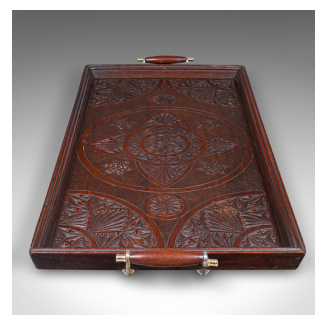

Large Antique Presentation Tray, English, Afternoon Tea, Server, Edwardian, 1910

DESCRIPTION

Our Stock # 25539

This is a large antique presentation tray. An English, mahogany afternoon tea serving platter, dating to the Edwardian period, circa 1910. Of fine proportion and quality craftsmanship, this piece combines practical function with elegant decorative appeal.

- Crafted from select mahogany with rich russet hues and fine grain interest
- Pair of rolled handles sit gracefully above swan neck brackets for ease of service
- Relief carved centre features a foliate motif medallion framed by demi-lune panels
- Nicely proportioned, ideal for afternoon tea or drinks service
- Raised edges ensure stability for glassware and crockery
- Presented in good antique order, showing gentle age commensurate with light use

This Edwardian mahogany presentation tray offers both practicality and period elegance, making it a refined addition to any dining room, drinks cabinet, or afternoon tea service. Delivered ready for the home.

Search [London Fine for #25539](#) , or scan the QR code for more photos and details

DIMENSIONS

Max Width: 67.5cm (26.5")

Max Depth: 33cm (13")

Max Height: 4.5cm (1.75")

Tray Interior Width: 58cm (22.75")

Tray Interior Depth: 29.5cm (11.5")