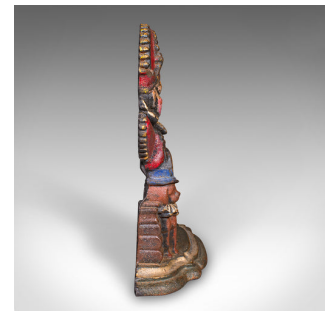

Antique Mr Punch Doorstop, English, Painted Figure, Door Keeper, Victorian, 1880

DESCRIPTION

Our Stock # 25656

This is a fascinating antique Mr Punch doorstop. An English, painted cast iron figural door keeper, dating to the Victorian period, circa 1880. A colourful representation of the iconic puppet character, adding a visual flourish to any doorway.

- Excellent cast figure - pleasingly painted, with a bold character expression
- Depicts the classic Mr Punch in traditional attire - a whimsical nod to Victorian entertainment
- Crafted in quality cast iron, with good definition and an eye-catching appearance
- Lightly time worn paint with a palette of colourful reds, blues and yellows
- Mr. Punch sits atop a pile of books, a faithful dog by his side
- Slyly, the figure is shown 'cocking a snook' with his left hand against his nose
- Dressed in fine robes, his right hand holding a feathered quill and piece of paper
- Appealing weight in the hand at 3.656kg (8.06 lb), well-suited for holding interior or exterior doors
- Flat rear profile for close placement against a door or wall

DIMENSIONS

Max Width: 22.5cm (8.75")

Max Depth: 9cm (3.5")

Max Height: 30.5cm (12")

Search [London Fine for #25656](#), or scan the QR code for more photos and details

+44 (0) 207 1833 511

London Fine Ltd
The Antique Village
The Old Whiteways Cider Factory
Hele, Devon, EX5 4PW