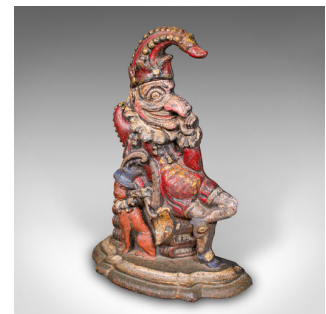

Antique Mr Punch Doorstop, English, Painted Figure, Door Keeper, Victorian, 1880

DESCRIPTION

Our Stock # 25656

This is a fascinating antique Mr Punch doorstop. An English, painted cast iron figural door keeper, dating to the Victorian period, circa 1880. A colourful representation of the iconic puppet character, adding a visual flourish to any doorway.

- Excellent cast figure - pleasingly painted, with a bold character expression
- Depicts the classic Mr Punch in traditional attire - a whimsical nod to Victorian entertainment
- Crafted in quality cast iron, with good definition and an eye-catching appearance
- Lightly time worn paint with a palette of colourful reds, blues and yellows
- Mr. Punch sits atop a pile of books, a faithful dog by his side
- Slyly, the figure is shown 'cocking a snook' with his left hand against his nose
- Dressed in fine robes, his right hand holding a feathered quill and piece of paper
- Appealing weight in the hand at 3.656kg (8.06 lb), well-suited for holding interior or exterior doors
- Flat rear profile for close placement against a door or wall

DIMENSIONS

Max Width: 22.5cm (8.75")

Max Depth: 9cm (3.5")

Max Height: 30.5cm (12")

Search [London Fine for #25656](#), or scan the QR code for more photos and details

+44 (0) 207 1833 511

London Fine Ltd
The Antique Village
The Old Whiteways Cider Factory
Hele, Devon, EX5 4PW