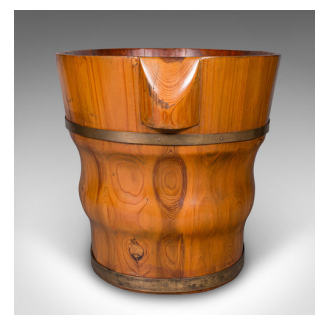

Antique Waste Paper Basket, Austrian, Cedar, Home Office Bin, Victorian, C.1900

DESCRIPTION

Our Stock # 18.9514

This is an antique waste paper basket. An Austrian, cedar and brass bound bathroom or home office bin, dating to the late Victorian period, circa 1900. Handsome and practical, it presents a fine balance of utility and decorative charm.

- Select cedar stocks with warm biscuit hues and attractive grain interest
- Brass bands accentuate the fascia and footer, adding strength and elegance
- Interior finished with deep caramel tones for an appealing contrast
- Oval form with a delightfully figured and tapered appearance
- Ideal for use in a home office, period lounge or refined bathroom
- A charming blend of late 19th century style and practical function

This Victorian cedar waste paper basket is a fine addition to both period interiors and decorative collections, offering both style and everyday usability. Delivered ready for the home.

Search [London Fine for #18.9514](#), or scan the QR code for more photos and details