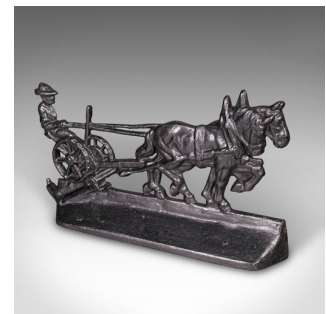

Antique Ploughman Doorstop, English, Cast Iron, Farmhouse Door Keeper, Victorian

DESCRIPTION

Our Stock # 25608

This is an antique Ploughman doorstop. An English, cast iron farmhouse decorative door keeper with Shire horse interest, dating to the early Victorian period, circa 1850. A charming and substantial piece, it captures a delightful rural scene with fine period detail.

- Depicts a ploughman and his shire horses, rendered in an appealing manner
- Substantial cast iron construction with a consistent graphite finish
- Superb detail, from the horse reigns to the spoked cart wheels
- Good weight in the hand at 4.01kg (8.84 lb) - ideal for securing medium to large doors
- Displays beautifully within farmhouse interiors or country themed rooms

A fine example of Victorian decorative ironwork, this antique Ploughman doorstop combines practical door-keeping functionality with idyllic rural charm, making it a superb addition to both collectors and period home settings. Delivered ready for the home.

Search [London Fine for #25608](#) , or scan the QR code for more photos and details

DIMENSIONS

Max Width: 35.5cm (14")
Max Depth: 5cm (2")
Max Height: 20cm (7.75")

LIST PRICE

£595.00