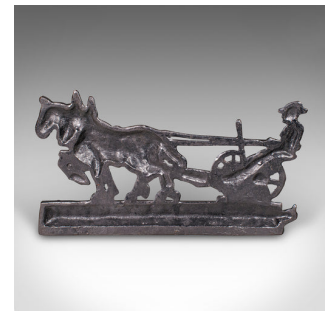

Antique Ploughman Doorstop, English, Cast Iron, Farmhouse Door Keeper, Victorian

DESCRIPTION

Our Stock # 25608

This is an antique Ploughman doorstop. An English, cast iron farmhouse decorative door keeper with Shire horse interest, dating to the early Victorian period, circa 1850. A charming and substantial piece, it captures a delightful rural scene with fine period detail.

- Depicts a ploughman and his shire horses, rendered in an appealing manner
- Substantial cast iron construction with a consistent graphite finish
- Superb detail, from the horse reigns to the spoked cart wheels
- Good weight in the hand at 4.01kg (8.84 lb) - ideal for securing medium to large doors
- Displays beautifully within farmhouse interiors or country themed rooms

A fine example of Victorian decorative ironwork, this antique Ploughman doorstop combines practical door-keeping functionality with idyllic rural charm, making it a superb addition to both collectors and period home settings. Delivered ready for the home.

Search [London Fine for #25608](#) , or scan the QR code for more photos and details

DIMENSIONS

Max Width: 35.5cm (14")
Max Depth: 5cm (2")
Max Height: 20cm (7.75")

LIST PRICE

£595.00