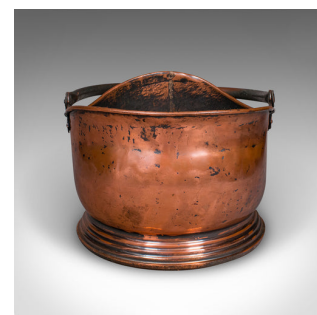

Vintage Regimental Mess Coal Bucket, English, Copper, Fireside Helmet Scuttle

DESCRIPTION

Our Stock # 25520

This is a vintage regimental mess coal bucket. An English, copper fireside helmet scuttle bearing the military broad arrow, dating to the mid 20th century, circa 1960. A charming and practical fireside piece with timeless military and domestic appeal.

- Crafted in traditional helmet scuttle form with superb proportion
- Patinated copper presents warm amber hues and a time-worn charm
- Rolled carry handle articulates within shaped hinge mounts for ease of use
- Raised upon a tapering circular footer for stability and visual balance

- Engraved to the base with the military broad arrow and dated 1962
- Suitable for all fuel types, including coal, logs, and kindling
- Ideal for display in a country house fireplace or regimental mess setting

A fine vintage fireside accessory, this regimental copper coal scuttle blends functional design with evocative military history, making it a superb addition to any traditional hearth or collector's display. Delivered ready for the fireplace.