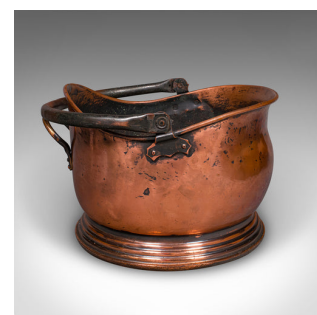

Vintage Regimental Mess Coal Bucket, English, Copper, Fireside Helmet Scuttle

DESCRIPTION

Our Stock # 25520

This is a vintage regimental mess coal bucket. An English, copper fireside helmet scuttle bearing the military broad arrow, dating to the mid 20th century, circa 1960. A charming and practical fireside piece with timeless military and domestic appeal.

- Crafted in traditional helmet scuttle form with superb proportion
- Patinated copper presents warm amber hues and a time-worn charm
- Rolled carry handle articulates within shaped hinge mounts for ease of use
- Raised upon a tapering circular footer for stability and visual balance

- Engraved to the base with the military broad arrow and dated 1962
- Suitable for all fuel types, including coal, logs, and kindling
- Ideal for display in a country house fireplace or regimental mess setting

A fine vintage fireside accessory, this regimental copper coal scuttle blends functional design with evocative military history, making it a superb addition to any traditional hearth or collector's display. Delivered ready for the fireplace.