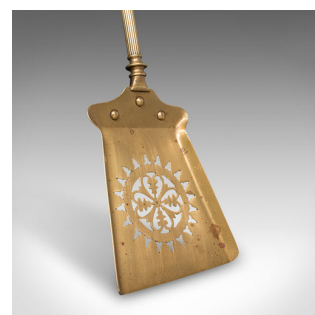

## Antique Fireplace Tool Suite, English, Brass, Shovel, Poker, Tongs, Victorian

### DESCRIPTION

Our Stock # 25233

This is an antique fireplace tool suite. An English, brass shovel, poker and tong set with accompanying tool rests, dating to the mid Victorian period, circa 1870. An exceptional example of Victorian fireplace furnishing, offering refined craftsmanship and elegant presentation.

- Quality polished brass presents bright golden tones with an alluring, gently time-worn lustre
- Tactile handles finished with gadrooned and beaded ornamentation, showcasing fine Victorian taste
- Shovel head hosts a beautifully pierced fretwork motif, adding decorative appeal
- Each piece crafted with care, displaying superb form and pleasing balance
- Substantial weight to the tool rests at 3.08kg (6.79 lb) each, providing excellent stability
- Ideal for tending to a grand fireplace or as a statement decorative ensemble in a period interior

A splendid Victorian brass fireplace companion set, this suite presents both functionality and beauty, a perfect addition to a traditional drawing room or country house hearth.

Delivered ready for the fireside.