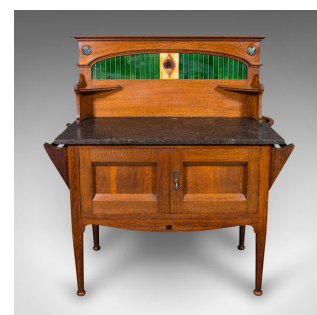

# Antique Townhouse Washstand, English, Arts & Crafts, Bathroom Cabinet, Victorian

## DESCRIPTION

Our Stock # 25590

This is an antique townhouse washstand. An English, oak and granite bathroom cabinet in Arts & Crafts taste, dating to the late Victorian period, circa 1900. A superb and characterful washstand, showcasing excellent craftsmanship and rich materials, to be expected of a piece exuding the refined aesthetic of the Arts & Crafts movement.

- Two-section arrangement, presenting a decorative granite surface over a useful cabinet base
- Select oak stocks displaying fine grain interest and deep caramel hues throughout
- Striking enamelled copper tiles to the back rest, further adorned with cabochon motif for a bold decorative flourish
- Pair of candle shelves, perfect for displaying perfumes or ornamental glassware
- Black granite top with distinctive, natural vein detail and a tactile, polished finish
- Twin field panelled cabinet doors open to reveal practical interior storage for bathroom essentials
- Finished with dual towel rails, mounted with Arts & Crafts style buttresses
- Raised upon gently tapered legs, lending a balanced and elegant stance
- Unmarked as such, but of the quality and style associated with Liberty of London

## DIMENSIONS

Max Width: 110cm (43.25")  
 Max Depth: 51cm (20")  
 Max Height: 119cm (46.75")  
 Surface Height: 76cm (30")