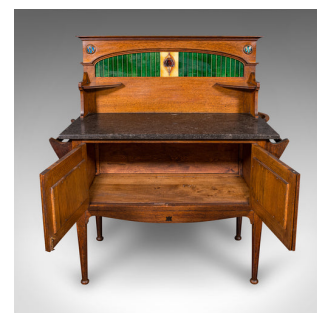

# Antique Townhouse Washstand, English, Arts & Crafts, Bathroom Cabinet, Victorian

## DESCRIPTION

Our Stock # 25590

This is an antique townhouse washstand. An English, oak and granite bathroom cabinet in Arts & Crafts taste, dating to the late Victorian period, circa 1900. A superb and characterful washstand, showcasing excellent craftsmanship and rich materials, to be expected of a piece exuding the refined aesthetic of the Arts & Crafts movement.

- Two-section arrangement, presenting a decorative granite surface over a useful cabinet base
- Select oak stocks displaying fine grain interest and deep caramel hues throughout
- Striking enamelled copper tiles to the back rest, further adorned with cabochon motif for a bold decorative flourish
- Pair of candle shelves, perfect for displaying perfumes or ornamental glassware
- Black granite top with distinctive, natural vein detail and a tactile, polished finish
- Twin field panelled cabinet doors open to reveal practical interior storage for bathroom essentials
- Finished with dual towel rails, mounted with Arts & Crafts style buttresses
- Raised upon gently tapered legs, lending a balanced and elegant stance
- Unmarked as such, but of the quality and style associated with Liberty of London

## DIMENSIONS

Max Width: 110cm (43.25")  
 Max Depth: 51cm (20")  
 Max Height: 119cm (46.75")  
 Surface Height: 76cm (30")