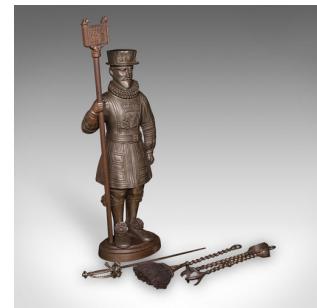

Antique Beefeater Fireside Companion, Cast Iron, English, Fire Tools, Edwardian

**DESCRIPTION**

Our Stock # 25723

This is an antique Beefeater fireside companion. An English, cast iron fireplace figure dating to the Edwardian period, circa 1910. Rich in character and superbly detailed, this piece brings both function and historic charm to the traditional hearth – a fine display of early 20th century craftsmanship.

- A wonderfully figural fireplace companion from Edwardian England
- Presents a Beefeater in full ceremonial dress, confidently posed with raised staff
  - Crafted in quality cast iron with excellent figural definition and crisp detailing throughout
  - Displays a lightly aged patina, offering warm depth and period authenticity
- Stands with good balance and pleasing heft, weighing approximately 10.075kg (22.2 lb)
  - The Beefeater's silvered brass staff cleverly conceals a fire poker, blending artistry and practicality
    - Poker sits upon a plinth styled as the Tower of London, beautifully echoing the figure's heritage
    - To the reverse, a pair of fire tongs and a hearth brush hang neatly within a fitted recess

**DIMENSIONS**

- Max Width: 30cm (11.75")
- Max Depth: 20cm (7.75")
- Max Height: 85cm (33.5")
- Poker Length: 45cm (17.75")

+44 (0) 207 1833 511

Fine heraldic motif and textured costume elements superbly detailed in the casting