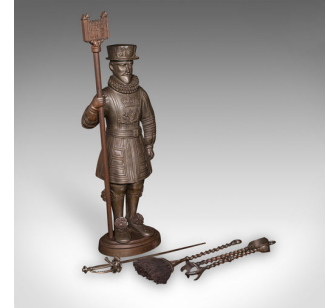

Antique Beefeater Fireside Companion, Cast Iron, English, Fire Tools, Edwardian

DESCRIPTION

Our Stock # 25723

This is an antique Beefeater fireside companion. An English, cast iron fireplace figure dating to the Edwardian period, circa 1910. Rich in character and superbly detailed, this piece brings both function and historic charm to the traditional hearth – a fine display of early 20th century craftsmanship.

- A wonderfully figural fireplace companion from Edwardian England
- Presents a Beefeater in full ceremonial dress, confidently posed with raised staff
 - Crafted in quality cast iron with excellent figural definition and crisp detailing throughout
 - Displays a lightly aged patina, offering warm depth and period authenticity
- Stands with good balance and pleasing heft, weighing approximately 10.075kg (22.2 lb)
 - The Beefeater's silvered brass staff cleverly conceals a fire poker, blending artistry and practicality
 - Poker sits upon a plinth styled as the Tower of London, beautifully echoing the figure's heritage
 - To the reverse, a pair of fire tongs and a hearth brush hang neatly within a fitted recess

DIMENSIONS

Max Width: 30cm (11.75")
 Max Depth: 20cm (7.75")
 Max Height: 85cm (33.5")
 Poker Length: 45cm (17.75")

+44 (0) 207 1833 511

Fine heraldic motif and textured costume elements superbly detailed in the casting