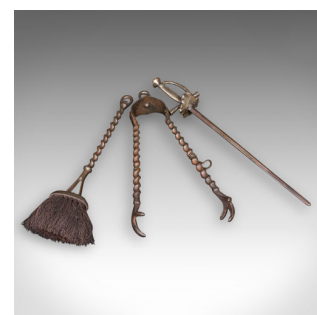

Antique Beefeater Fireside Companion, Cast Iron, English, Fire Tools, Edwardian

**DESCRIPTION**

Our Stock # 25723

This is an antique Beefeater fireside companion. An English, cast iron fireplace figure dating to the Edwardian period, circa 1910. Rich in character and superbly detailed, this piece brings both function and historic charm to the traditional hearth – a fine display of early 20th century craftsmanship.

- A wonderfully figural fireplace companion from Edwardian England
- Presents a Beefeater in full ceremonial dress, confidently posed with raised staff
  - Crafted in quality cast iron with excellent figural definition and crisp detailing throughout
  - Displays a lightly aged patina, offering warm depth and period authenticity
- Stands with good balance and pleasing heft, weighing approximately 10.075kg (22.2 lb)
  - The Beefeater's silvered brass staff cleverly conceals a fire poker, blending artistry and practicality
    - Poker sits upon a plinth styled as the Tower of London, beautifully echoing the figure's heritage
    - To the reverse, a pair of fire tongs and a hearth brush hang neatly within a fitted recess

**DIMENSIONS**

- Max Width: 30cm (11.75")
- Max Depth: 20cm (7.75")
- Max Height: 85cm (33.5")
- Poker Length: 45cm (17.75")

+44 (0) 207 1833 511

Fine heraldic motif and textured costume elements superbly detailed in the casting