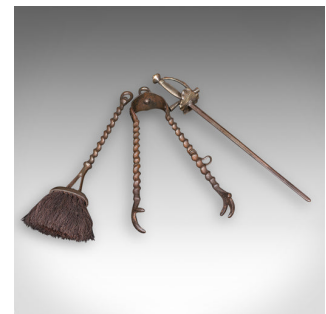

Antique Beefeater Fireside Companion, Cast Iron, English, Fire Tools, Edwardian

DESCRIPTION

Our Stock # 25723

This is an antique Beefeater fireside companion. An English, cast iron fireplace figure dating to the Edwardian period, circa 1910. Rich in character and superbly detailed, this piece brings both function and historic charm to the traditional hearth – a fine display of early 20th century craftsmanship.

- A wonderfully figural fireplace companion from Edwardian England
- Presents a Beefeater in full ceremonial dress, confidently posed with raised staff
 - Crafted in quality cast iron with excellent figural definition and crisp detailing throughout
 - Displays a lightly aged patina, offering warm depth and period authenticity
- Stands with good balance and pleasing heft, weighing approximately 10.075kg (22.2 lb)
 - The Beefeater's silvered brass staff cleverly conceals a fire poker, blending artistry and practicality
 - Poker sits upon a plinth styled as the Tower of London, beautifully echoing the figure's heritage
 - To the reverse, a pair of fire tongs and a hearth brush hang neatly within a fitted recess

DIMENSIONS

Max Width: 30cm (11.75")
 Max Depth: 20cm (7.75")
 Max Height: 85cm (33.5")
 Poker Length: 45cm (17.75")

+44 (0) 207 1833 511

Fine heraldic motif and textured costume elements superbly detailed in the casting