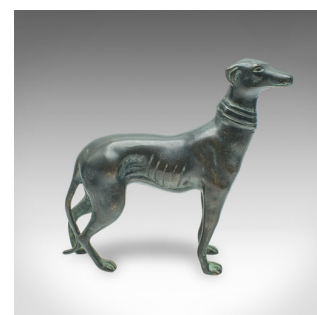

Antique Greyhound Figure, French, Bronze, Dog Paperweight, Ornament, Victorian

DESCRIPTION

Our Stock # 25755

This is an antique greyhound figure. A French, bronze dog paperweight or ornament, dating to the late Victorian period, circa 1880. A charming decorative piece, ideal for the desk, study or mantle.

- Delightful representation of the greyhound breed, full of poise and character
- Crafted from beautifully patinated bronze with attractive verdigris tones
- Skilfully modelled to capture the lithe physique, from elongated muzzle to tapering tail
- Tactile and cool to the touch, offering a pleasingly smooth finish
- Good weight at 888g (1.95 lb), making it a distinctive and functional paperweight
- Ideal as an ornament, desk accessory, or collectible canine sculpture

This is a refined bronze greyhound with timeless elegance – a superb addition for collectors of animalier bronzes or Victorian desktop curios. Delivered ready to display.

Search [London Fine for #25755](#) , or scan the QR code for more photos and details