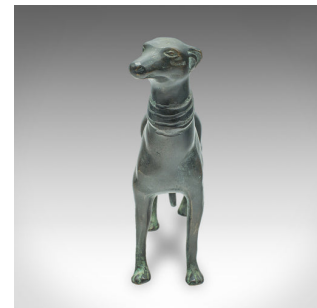

Antique Greyhound Figure, French, Bronze, Dog Paperweight, Ornament, Victorian

DESCRIPTION

Our Stock # 25755

This is an antique greyhound figure. A French, bronze dog paperweight or ornament, dating to the late Victorian period, circa 1880. A charming decorative piece, ideal for the desk, study or mantle.

- Delightful representation of the greyhound breed, full of poise and character
- Crafted from beautifully patinated bronze with attractive verdigris tones
- Skilfully modelled to capture the lithe physique, from elongated muzzle to tapering tail
- Tactile and cool to the touch, offering a pleasingly smooth finish
- Good weight at 888g (1.95 lb), making it a distinctive and functional paperweight
- Ideal as an ornament, desk accessory, or collectible canine sculpture

This is a refined bronze greyhound with timeless elegance – a superb addition for collectors of animalier bronzes or Victorian desktop curios. Delivered ready to display.

Search [London Fine for #25755](#) , or scan the QR code for more photos and details

DIMENSIONS

Max Width: 5.5cm (2.25")
Max Depth: 18.5cm (7.25")
Max Height: 18cm (7")

LIST PRICE

£895.00