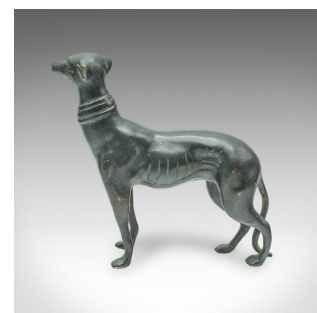

Antique Greyhound Figure, French, Bronze, Dog Paperweight, Ornament, Victorian

DESCRIPTION

Our Stock # 25755

This is an antique greyhound figure. A French, bronze dog paperweight or ornament, dating to the late Victorian period, circa 1880. A charming decorative piece, ideal for the desk, study or mantle.

- Delightful representation of the greyhound breed, full of poise and character
- Crafted from beautifully patinated bronze with attractive verdigris tones
- Skilfully modelled to capture the lithe physique, from elongated muzzle to tapering tail
- Tactile and cool to the touch, offering a pleasingly smooth finish
- Good weight at 888g (1.95 lb), making it a distinctive and functional paperweight
- Ideal as an ornament, desk accessory, or collectible canine sculpture

This is a refined bronze greyhound with timeless elegance – a superb addition for collectors of animalier bronzes or Victorian desktop curios. Delivered ready to display.

Search [London Fine for #25755](#) , or scan the QR code for more photos and details