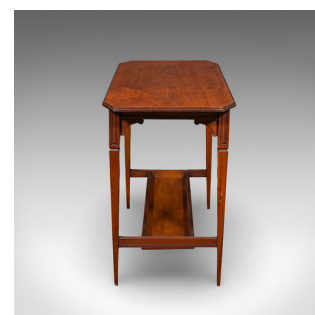

Antique Occasional Table, English, Walnut, Side, Hall, Under Tier, Edwardian

DESCRIPTION

Our Stock # 25719

This is an antique occasional table. An English, walnut side table with under tier, dating to the Edwardian period, circa 1910. A charming and practical piece with attractive detail and warm tones.

- Appealing Edwardian side table with useful lower storage
- Select walnut stocks present fine grain interest and warm caramel hues
- In good order throughout, displaying a desirable aged patina
- Distinctive octagonal top with canted corners for visual interest
- Neat corner detailing with scrolled brackets and pinstripe carving to the apron
 - Stands upon gently tapering legs, accentuated at the shoulder with chiseled detailing
- Legs united by a practical under tier, ideal for additional storage or display
- A versatile piece suited to lounge, hallway or bedroom settings

A delightful Edwardian walnut occasional table, offering both decorative charm and everyday practicality. Solid joints and construction, delivered ready for the home.

DIMENSIONS

- Max Width: 73cm (28.75")
- Max Depth: 41.5cm (16.25")
- Max Height: 66cm (26")
- Under Tier Width: 56.5cm (22.25")
- Under Tier Depth: 14.5cm (5.75")
- Under Tier Height: 49cm (19.25")