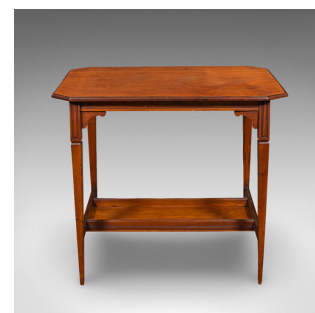

Antique Occasional Table, English, Walnut, Side, Hall, Under Tier, Edwardian

DESCRIPTION

Our Stock # 25719

This is an antique occasional table. An English, walnut side table with under tier, dating to the Edwardian period, circa 1910. A charming and practical piece with attractive detail and warm tones.

- Appealing Edwardian side table with useful lower storage
- Select walnut stocks present fine grain interest and warm caramel hues
- In good order throughout, displaying a desirable aged patina
- Distinctive octagonal top with canted corners for visual interest
- Neat corner detailing with scrolled brackets and pinstripe carving to the apron
 - Stands upon gently tapering legs, accentuated at the shoulder with chiseled detailing
- Legs united by a practical under tier, ideal for additional storage or display
- A versatile piece suited to lounge, hallway or bedroom settings

A delightful Edwardian walnut occasional table, offering both decorative charm and everyday practicality. Solid joints and construction, delivered ready for the home.

DIMENSIONS

- Max Width: 73cm (28.75")
- Max Depth: 41.5cm (16.25")
- Max Height: 66cm (26")
- Under Tier Width: 56.5cm (22.25")
- Under Tier Depth: 14.5cm (5.75")
- Under Tier Height: 49cm (19.25")