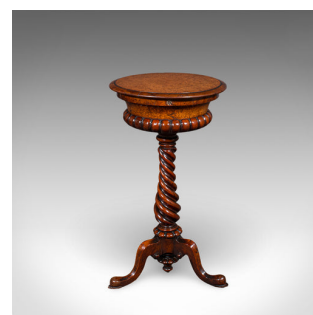

## Antique Spirits Table, English, Burr Maple, Glasses Stand, Teapoy, William IV

### DESCRIPTION

Our Stock # 25766

This is an antique spirits table. An English, burr maple and walnut decanter & glasses stand or teapoy, dating to the William IV period, circa 1835. An exceptional drawing room drinks stand of superb craftsmanship, and rich visual appeal.

- Presents a desirable aged patina and in very good order
- Crafted in burr maple and walnut with exceptional figuring
- Gorgeous stocks present fine grain interest and warm caramel hues
- Dashing circular top with a refined tapered drum form

- Hinged lid opens to a velvet lined interior in rich plum
- Tasteful brocade trim accentuates the interior circumference
- Pleasingly deep interior, ideal for storing tumblers or glasses
- Flat top well suited for presenting a decanter of favourite spirits