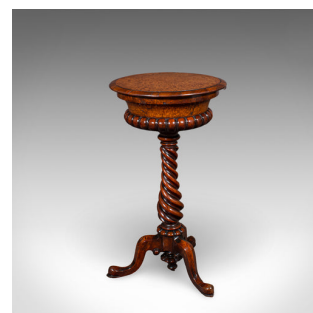

## Antique Spirits Table, English, Burr Maple, Glasses Stand, Teapoy, William IV

### DESCRIPTION

Our Stock # 25766

This is an antique spirits table. An English, burr maple and walnut decanter & glasses stand or teapoy, dating to the William IV period, circa 1835. An exceptional drawing room drinks stand of superb craftsmanship, and rich visual appeal.

- Presents a desirable aged patina and in very good order
- Crafted in burr maple and walnut with exceptional figuring
- Gorgeous stocks present fine grain interest and warm caramel hues
- Dashing circular top with a refined tapered drum form

- Hinged lid opens to a velvet lined interior in rich plum
- Tasteful brocade trim accentuates the interior circumference
- Pleasingly deep interior, ideal for storing tumblers or glasses
- Flat top well suited for presenting a decanter of favourite spirits