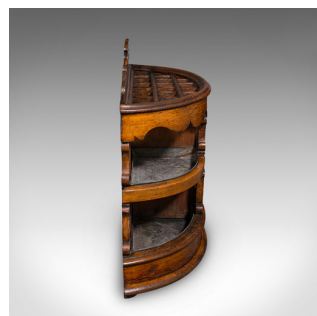

Antique Country House Hall Stand, Scottish, Demi Lune, Oak, Umbrella, Victorian

DESCRIPTION

Our Stock # 25845

This is an antique country house estate hall stand. A Scottish, demi-lune oak umbrella rack, dating to the Victorian period, circa 1870.

- Exceptional example, with grand proportion and visual appearance
- Displays a desirable aged patina and in good original order
- Quality oak stocks with fine grain interest and an abundance of medullary rays
- Presented in a wonderful light caramel hues throughout
- Fascinating demi-lune form, arranged with long and short umbrella divisions
- Replete with a trio of cast metal drip trays for collecting water
- Lower tray useful for hosting a pair of wet shoes or ankle boots
- Striking Gothic overtones accentuate throughout this fine estate piece

This is a superb antique country house hall stand, perfect for use in a large estate setting, or the reception hall of a hotel. Solid joints and construction, delivered ready for the home.

Search [London Fine for #25845](#) , or scan the QR code for more photos and details