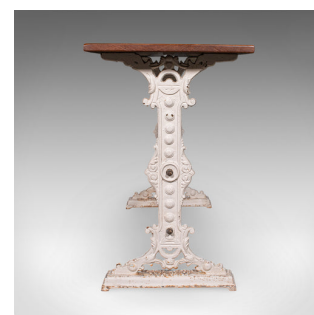

Antique Orangery Planting Table, English, Portico, Serving, Victorian, C.1900

DESCRIPTION

Our Stock # 25944

This is an antique orangery planting table. An English, mahogany and cast iron portico or serving table, dating to the late Victorian period, circa 1900.

- Beautiful orangery piece, ideal for planting, serving or as period detail
- Displays a desirable aged patina and in good order throughout
- Superb, single piece top shows fine grain interest and rich caramel hues
- Painted cast iron base presents and appealing, old English white finish
- The whole standing upon a pair of substantial trestle feet
- Relief cast detail accentuates the base, with bead and scroll motif
 - Legs united with a stretcher rail across the span, with stout exposed bronze tightening caps to the ends
 - Maker's marks cast into the trestle foot, for Gaskell & Chambers, Barfitters of Leicester

This is a striking antique orangery planting table, with a delightful appearance and pleasingly substantial base. Solid joints and construction, delivered ready for the home or garden.

DIMENSIONS

Max Width: 100cm (39.25")
 Max Depth: 46cm (18")
 Max Height: 75cm (29.5")