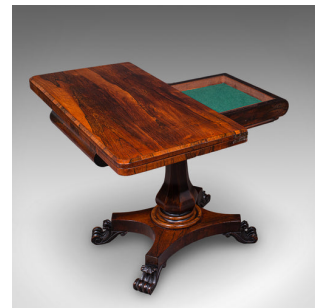

## Antique Fold-Over Card Table, English, Games, Console, Bridge, Early Victorian

### DESCRIPTION

Our Stock # 25941

This is an antique fold-over card table. An English, rosewood games or console table, dating to the early Victorian period, circa 1840.

- Superb craftsmanship distinguishes this fine gentleman's card table
- Displays a desirable aged patina and in good order
- Select stocks present attractive grain interest throughout
- Appealingly warm caramel hues add to the refinement

• Rotating through 90-degrees, the table opens out to reveal the circular playing surface

- The scarlet tanned leather presents a splendid fit and an invitingly tactile finish
- Tooled and embossed with a gilt sash pattern to the circumference
- Being of circular form, the inset surface is ideal for Poker, Baccarat or Bridge

### DIMENSIONS

Max Width: 91.5cm (36")

Max Depth: 45.5cm (18")

Max Height: 71cm (28")

Extended Width: 91cm (35.75")

Extended Depth: 91.5cm (36")

Extended Height: 69cm (27.25")