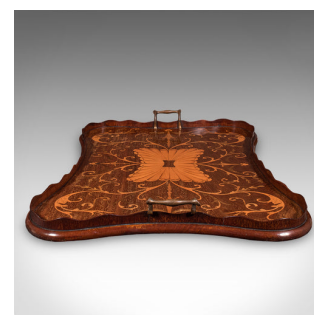

Antique Butler's Serving Tray, English, Afternoon Tea Platter, Inlay, Victorian

DESCRIPTION

Our Stock # 25657

This is an antique butler's serving tray. An English, mahogany afternoon tea platter with ornate boxwood inlay, dating to the late Victorian period, circa 1890. A striking and well proportioned tray, perfect for refined afternoon tea or evening cocktail service.

- Presented in a desirable butterfly form with pinched centres for ease of carrying
- Select stocks show fine grain interest and warm caramel hues
 - Boxwood scroll inlay with distinctive flowerhead centrepiece offers decorative contrast and sophistication
- Pair of brass carry handles with lightly patinated golden tones
- Smooth, tactile surface with pleasing proportions ideal for service or display
- Dressed to the base with a protective baize in a fetching emerald green
- Perfect for afternoon tea gatherings, cocktail presentation, or sideboard display

A handsome and well-crafted antique serving tray, this Victorian butler's platter combines refined design with period charm, making it a distinguished addition to any drawing room, dining space, or collector's setting. Delivered ready for the home.

DIMENSIONS

Max Width: 68cm (26.75")
 Max Depth: 45cm (17.75")
 Max Height: 5.5cm (2.25")

LIST PRICE

£895.00

Search [London Fine for #25657](#) , or scan the QR code for more photos and details

+44 (0) 207 1833 511