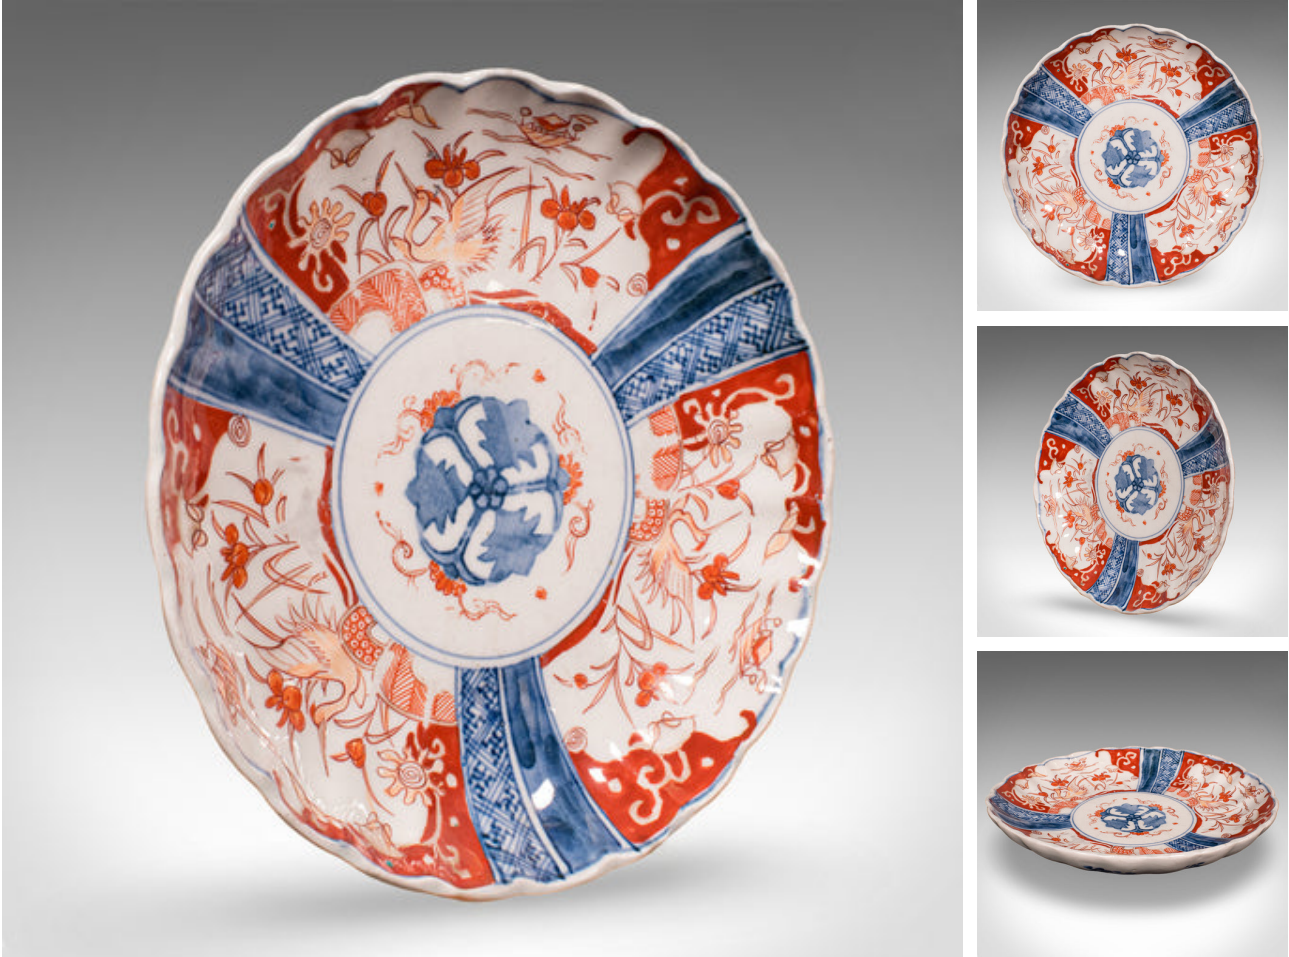

## Antique Imari Display Plate, Japanese, Ceramic, Serving Dish, Meiji, Victorian

### DESCRIPTION

Our Stock # 26038

This is an antique Imari display plate. A Japanese hand-painted ceramic serving dish, dating to the late Victorian period, circa 1900.

- Charming example of Imari taste, graced with appealing colour
- Displays a desirable aged patina, gently time worn with use
- White ground distinctively accentuated with red and blue hues
- Endearing flared rim with wavy scalloped edge
- Central flower bouquet with blue petals and red leaves
- Issuing a trio of red decorative panels framing blue bands
- Light blue fruiting branch motif adorns the reverse, with circular bands to the foot

This is a fascinating antique Imari display plate, replete with typical colour and pattern. Delivered ready for the home.

Search [London Fine for #26038](#) , or scan the QR code for more photos and details

### DIMENSIONS

Max Width: 21cm (8.25")

Max Depth: 21cm (8.25")

Max Height: 4cm (1.5")