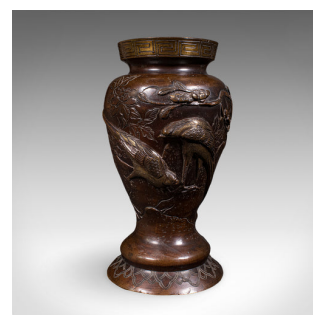

Pair of Antique Decorative Meiji Vases, Japanese, Bronze, Bouquet Pot, Victorian

DESCRIPTION

Our Stock # 25920

This is a pair of antique decorative Meiji vases. A Japanese, bronze baluster urn, dating to the mid Victorian period, circa 1870.

- Traditional baluster urn form with superb bird detail in the Meiji tradition
- Each displaying a desirable aged patina with a fascinating historic professional repair to one
- Quality bronze shows fine tonality with a warm chestnut coloration
- Ideal for small bouquets with an opening diameter of 6.5cm
- Skilfully crafted birds in high relief sit prominently around the form
- Shows each bird amongst tree branches with engraved leaf detail
- Rims adorned with a traditional Greek Key pattern
- Tapered circular footers provide a stable base for the vase

This is a wonderful pair of antique decorative vases, with classical Japanese detail from the early Meiji period. Wonderful patinated colour and visual interest. Delivered ready to display.

DIMENSIONS

- Max Width: 11.5cm (4.5")
- Max Depth: 11.5cm (4.5")
- Max Height: 21cm (8.25")
- Opening Diameter: 6.5cm (2.5")