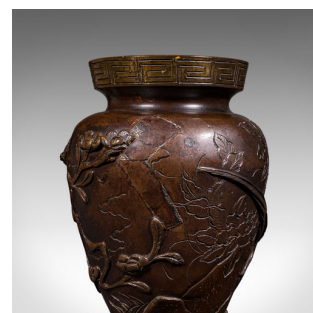

Pair of Antique Decorative Meiji Vases, Japanese, Bronze, Bouquet Pot, Victorian

DESCRIPTION

Our Stock # 25920

This is a pair of antique decorative Meiji vases. A Japanese, bronze baluster urn, dating to the mid Victorian period, circa 1870.

- Traditional baluster urn form with superb bird detail in the Meiji tradition
- Each displaying a desirable aged patina with a fascinating historic professional repair to one
- Quality bronze shows fine tonality with a warm chestnut coloration
- Ideal for small bouquets with an opening diameter of 6.5cm
- Skilfully crafted birds in high relief sit prominently around the form
- Shows each bird amongst tree branches with engraved leaf detail
- Rims adorned with a traditional Greek Key pattern
- Tapered circular footers provide a stable base for the vase

This is a wonderful pair of antique decorative vases, with classical Japanese detail from the early Meiji period. Wonderful patinated colour and visual interest. Delivered ready to display.

DIMENSIONS

- Max Width: 11.5cm (4.5")
- Max Depth: 11.5cm (4.5")
- Max Height: 21cm (8.25")
- Opening Diameter: 6.5cm (2.5")