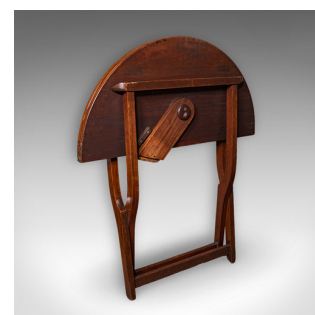

Antique Garden Party Serving Table, English, Folding, Lounge, Veranda, Victorian

DESCRIPTION

Our Stock # 25989

This is an antique garden party serving table. An English, mahogany folding lounge or veranda table, dating to the late Victorian period, circa 1880.

- Petite and versatile, with a delightful appearance for the garden or lounge
- Displays a desirable aged patina and in good order throughout
- Select stocks present fine grain interest and appealing shape
- Finished in warm caramel hues that enhance the refined aesthetic
- Well suited to garden parties and silver display within country house locations
 - Equally useful within a lounge for afternoon tea or carried to the veranda for cocktails
- Circular top in two pieces, offering a delightful serving space
- Fascinating butterfly folding mechanism with a striking concave fold
- Folds away into a narrow, upright form - ideal for storage and placement

Search [London Fine for #25989](#) , or scan the QR code for more photos and details

DIMENSIONS

- Max Width: 78cm (30.75")
- Max Depth: 78cm (30.75")
- Max Height: 66.5cm (26.25")
- Folded Width: 78cm (30.75")
- Folded Depth: 12.5cm (5")
- Folded Height: 92.5cm (36.5")