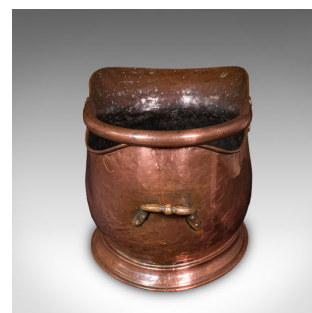

Antique Helmet Coal Scuttle, English, Copper, Fireplace Fuel Keeper, Victorian

DESCRIPTION

Our Stock # 25842

This is an antique helmet coal scuttle. An English, copper fireside store or fuel keeper, dating to the early Victorian period, circa 1850.

- Delightfully traditional scuttle with a delightfully traditional form
- Displays a desirable aged patina and in good original order
- Quality copper presents warm amber hues with a light patination
- Gently patinated interior presents well for the age and intended use
- Rolled handle mounted upon tri-form backplates with shaped handle to rear
- Raised upon a concentric foot of gently tapering form with rolled edges
- Suitable for logs, kindling and all other fuel types
- Alternatively, could be a delightfully distinctive waste basket in a home office

This is a charming antique helmet coal scuttle, exhibiting great colour and a traditional hearthside appeal. A treat for the country house cottage fireplace. Delivered ready to display.

Search [London Fine for #25842](#) , or scan the QR code for more photos and details

DIMENSIONS

Max Width: 25cm (9.75")
 Max Depth: 36cm (14.25")
 Max Height: 25cm (9.75")
 Height to Handle: 40cm (15.75")

LIST PRICE

£495.00