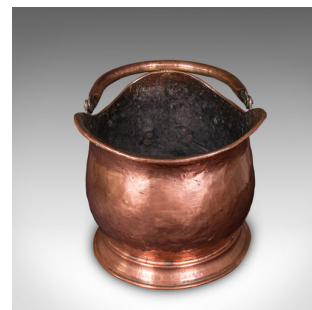

Antique Helmet Coal Scuttle, English, Copper, Fireplace Fuel Keeper, Victorian

DESCRIPTION

Our Stock # 25842

This is an antique helmet coal scuttle. An English, copper fireside store or fuel keeper, dating to the early Victorian period, circa 1850.

- Delightfully traditional scuttle with a delightfully traditional form
- Displays a desirable aged patina and in good original order
- Quality copper presents warm amber hues with a light patination
- Gently patinated interior presents well for the age and intended use
- Rolled handle mounted upon tri-form backplates with shaped handle to rear
- Raised upon a concentric foot of gently tapering form with rolled edges
- Suitable for logs, kindling and all other fuel types
- Alternatively, could be a delightfully distinctive waste basket in a home office

This is a charming antique helmet coal scuttle, exhibiting great colour and a traditional hearthside appeal. A treat for the country house cottage fireplace. Delivered ready to display.

Search [London Fine for #25842](#) , or scan the QR code for more photos and details

DIMENSIONS

Max Width: 25cm (9.75")
 Max Depth: 36cm (14.25")
 Max Height: 25cm (9.75")
 Height to Handle: 40cm (15.75")

LIST PRICE

£495.00