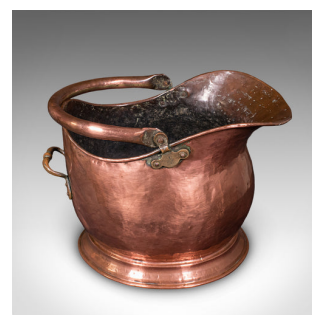

Antique Helmet Coal Scuttle, English, Copper, Fireplace Fuel Keeper, Victorian

DESCRIPTION

Our Stock # 25842

This is an antique helmet coal scuttle. An English, copper fireside store or fuel keeper, dating to the early Victorian period, circa 1850.

- Delightfully traditional scuttle with a delightfully traditional form
- Displays a desirable aged patina and in good original order
- Quality copper presents warm amber hues with a light patination
- Gently patinated interior presents well for the age and intended use
- Rolled handle mounted upon tri-form backplates with shaped handle to rear
- Raised upon a concentric foot of gently tapering form with rolled edges
- Suitable for logs, kindling and all other fuel types
- Alternatively, could be a delightfully distinctive waste basket in a home office

This is a charming antique helmet coal scuttle, exhibiting great colour and a traditional hearthside appeal. A treat for the country house cottage fireplace. Delivered ready to display.

Search [London Fine for #25842](#) , or scan the QR code for more photos and details