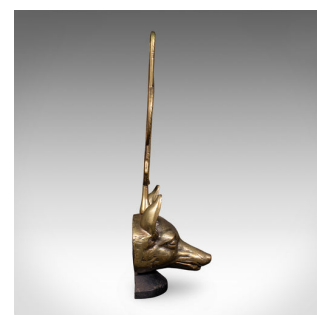

## Antique Fox Head Doorstop, English, Brass, Country House Door Keeper, Circa 1920

### DESCRIPTION

Our Stock # 26019

This is an antique fox head doorstop. An English, brass country house door keeper, dating to the early 20th century, circa 1920.

- Presenting a charming fox form with a fine appearance
- Displays a desirable aged patina and in good original order
- Substantial brass presents rich golden hues with gentle ageing
- Reassuring weight of 4.04kg (8.906 lb) for holding doors in place
- Prominent of snout and with tall ears, the fox shows great character
- Distinctive handle alludes to a riding whip, ideal decor for a master of the hunt
- Cast iron stand and backing plate adding to the robust, stable form
- Engraved with a maker's mark and serial number for Peerage, England

This is a dashing antique fox head doorstop, with great character and of country house appeal. Delivered ready for the home.

Search [London Fine for #26019](#) , or scan the QR code for more photos and details

### DIMENSIONS

Max Width: 12cm (4.75")

Max Depth: 14cm (5.5")

Max Height: 45.5cm (18")