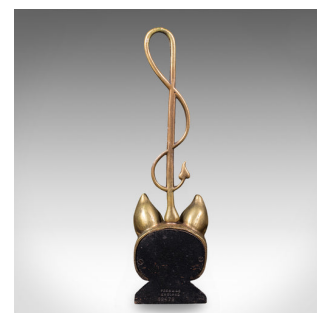

## Antique Fox Head Doorstop, English, Brass, Country House Door Keeper, Circa 1920

### DESCRIPTION

Our Stock # 26019

This is an antique fox head doorstop. An English, brass country house door keeper, dating to the early 20th century, circa 1920.

- Presenting a charming fox form with a fine appearance
- Displays a desirable aged patina and in good original order
- Substantial brass presents rich golden hues with gentle ageing
- Reassuring weight of 4.04kg (8.906 lb) for holding doors in place
- Prominent of snout and with tall ears, the fox shows great character
- Distinctive handle alludes to a riding whip, ideal decor for a master of the hunt
- Cast iron stand and backing plate adding to the robust, stable form
- Engraved with a maker's mark and serial number for Peerage, England

This is a dashing antique fox head doorstop, with great character and of country house appeal. Delivered ready for the home.

Search [London Fine for #26019](#) , or scan the QR code for more photos and details

### DIMENSIONS

Max Width: 12cm (4.75")

Max Depth: 14cm (5.5")

Max Height: 45.5cm (18")