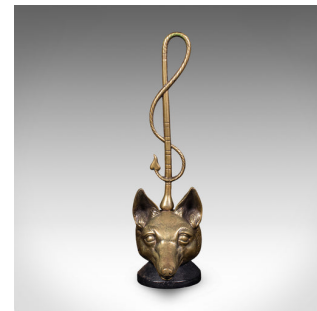

## Antique Fox Head Doorstop, English, Brass, Country House Door Keeper, Circa 1920

### DESCRIPTION

Our Stock # 26019

This is an antique fox head doorstop. An English, brass country house door keeper, dating to the early 20th century, circa 1920.

- Presenting a charming fox form with a fine appearance
- Displays a desirable aged patina and in good original order
- Substantial brass presents rich golden hues with gentle ageing
- Reassuring weight of 4.04kg (8.906 lb) for holding doors in place
- Prominent of snout and with tall ears, the fox shows great character
- Distinctive handle alludes to a riding whip, ideal decor for a master of the hunt
- Cast iron stand and backing plate adding to the robust, stable form
- Engraved with a maker's mark and serial number for Peerage, England

This is a dashing antique fox head doorstop, with great character and of country house appeal. Delivered ready for the home.

Search [London Fine for #26019](#) , or scan the QR code for more photos and details

### DIMENSIONS

Max Width: 12cm (4.75")

Max Depth: 14cm (5.5")

Max Height: 45.5cm (18")