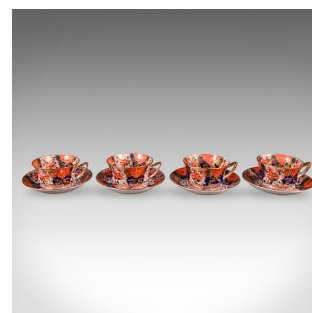

Antique 10 Person Afternoon Tea Service, English, Cup, Saucer, Bowl, Victorian

DESCRIPTION

Our Stock # 26022

This is an antique 10 person afternoon tea service. An English, 31 piece ceramic cup, saucer, tiffin plate and sugar bowl set, dating to the late Victorian period, circa 1880.

- Eye-catching Victorian ceramics with great colour and detail
- Displaying a desirable aged patina and in good original order
- Quality ceramic profusely decorated in a Japanese Imari pattern
- Palette of red, blue and gold sits tastefully upon a white ground
- Set comprises 10 cups, saucers and tiffin plates, with a sugar bowl for refined afternoon tea settings
- Striking foliate pattern work with generous use of gilt paint accents
- Trio of colourful panels surround flowerhead medallions with vine motif on a white ground
- Maker's mark to base for Davenport of Staffordshire, with the pattern number 3545

This is a delightful 10 person afternoon tea service, with the wonderful Japanese Imari pattern, presenting great colour and visual interest. Delivered ready to enjoy.

DIMENSIONS

Cup Width: 10.5cm (4.25")
 Cup Depth: 9.5cm (3.75")
 Cup Height: 5cm (2")
 Saucer Diameter: 14.5cm (5.75")
 Saucer Height: 2.5cm (1")
 Plate Diameter: 17cm (6.75")
 Plate Height: 1.5cm (.5")
 Bowl Diameter: 16cm (6.25")
 Bowl Height: 7.5cm (3")