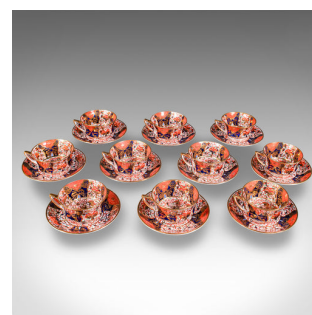

Antique 10 Person Afternoon Tea Service, English, Cup, Saucer, Bowl, Victorian

DESCRIPTION

Our Stock # 26022

This is an antique 10 person afternoon tea service. An English, 31 piece ceramic cup, saucer, tiffin plate and sugar bowl set, dating to the late Victorian period, circa 1880.

- Eye-catching Victorian ceramics with great colour and detail
- Displaying a desirable aged patina and in good original order
- Quality ceramic profusely decorated in a Japanese Imari pattern
- Palette of red, blue and gold sits tastefully upon a white ground
- Set comprises 10 cups, saucers and tiffin plates, with a sugar bowl for refined afternoon tea settings
- Striking foliate pattern work with generous use of gilt paint accents
- Trio of colourful panels surround flowerhead medallions with vine motif on a white ground
- Maker's mark to base for Davenport of Staffordshire, with the pattern number 3545

This is a delightful 10 person afternoon tea service, with the wonderful Japanese Imari pattern, presenting great colour and visual interest. Delivered ready to enjoy.

DIMENSIONS

Cup Width: 10.5cm (4.25")
 Cup Depth: 9.5cm (3.75")
 Cup Height: 5cm (2")
 Saucer Diameter: 14.5cm (5.75")
 Saucer Height: 2.5cm (1")
 Plate Diameter: 17cm (6.75")
 Plate Height: 1.5cm (.5")
 Bowl Diameter: 16cm (6.25")
 Bowl Height: 7.5cm (3")