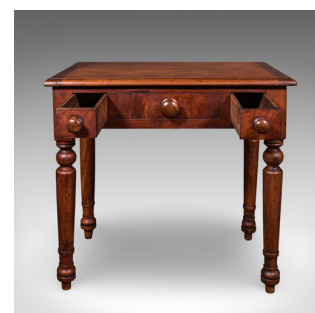

Small Antique Candlemaker's Table, English Scholar's Desk, Side, Lamp, Victorian

DESCRIPTION

Our Stock # 26045

This is a small antique candlemaker's table. An English, mahogany scholar's desk or lamp table, dating to the Victorian period, circa 1860.

- Appealing proportion and fine craftsmanship
- Displaying a desirable aged patina and in good order
- Select stocks offer fine grain interest and rich caramel hues
- Eye-catching flame stocks dance across the drawer fascia
- Ideal for contemporary use in the reception hall or lounge
- Arrangement of two outer candle drawers, with a faux fascia to the centre
- Dressed with tactile domed handles, skilfully turned and chamfered
- Raised upon turned and cupped tapering legs at each corner

This is a delightful antique candlemaker's table, with a charmingly petite form and ideal for placement in the hallway or lounge. Solid joints and construction, delivered ready to enjoy.

Search [London Fine for #26045](#) , or scan the QR code for more photos and details

DIMENSIONS

Max Width: 70.5cm (27.75")
 Max Depth: 45cm (17.75")
 Max Height: 66.5cm (26.25")
 Drawer Width: 8cm (3.25")
 Drawer Depth: 33cm (13")
 Drawer Height: 5.5cm (2.25")

LIST PRICE

£895.00