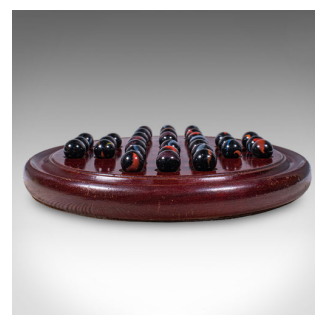

Vintage Solitaire Board, English, Game Set, Lounge, Garden, Tavern, Mid Century

DESCRIPTION

Our Stock # 26067

This is a vintage solitaire board. An English, mahogany and glass marble game set, dating to the mid 20th century, circa 1950.

- A charming set, ideal for passing away the hours in the home, public house or garden
- Displays a desirable aged patina, gently play worn commensurate with age
- Skilfully carved and chamfered game board presents rich russet hues
- 32 delightful black marbles, each enhanced with colourful stripe detail
- Dressed to the base with a protective suede leather cushion

This is a delightful mid century solitaire game set, with vintage appeal. Ideal for decorative display, or hours of fun set up under the sunshine, or within the lounge. Delivered ready to enjoy.

Search [London Fine for #26067](#) , or scan the QR code for more photos and details

DIMENSIONS

Max Width: 22.5cm (8.75")

Max Depth: 22.5cm (8.75")

Max Height: 3cm (1.25")

LIST PRICE

£165.00