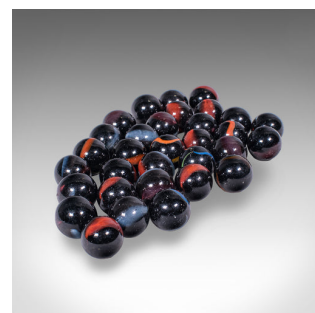

Vintage Solitaire Board, English, Game Set, Lounge, Garden, Tavern, Mid Century

DESCRIPTION

Our Stock # 26067

This is a vintage solitaire board. An English, mahogany and glass marble game set, dating to the mid 20th century, circa 1950.

- A charming set, ideal for passing away the hours in the home, public house or garden
- Displays a desirable aged patina, gently play worn commensurate with age
- Skilfully carved and chamfered game board presents rich russet hues
- 32 delightful black marbles, each enhanced with colourful stripe detail
- Dressed to the base with a protective suede leather cushion

This is a delightful mid century solitaire game set, with vintage appeal. Ideal for decorative display, or hours of fun set up under the sunshine, or within the lounge. Delivered ready to enjoy.

Search [London Fine for #26067](#) , or scan the QR code for more photos and details

DIMENSIONS

Max Width: 22.5cm (8.75")

Max Depth: 22.5cm (8.75")

Max Height: 3cm (1.25")

LIST PRICE

£165.00