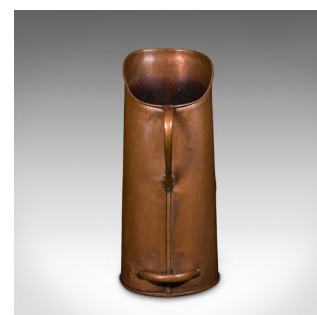

Antique Cornish Coal Shaker, English, Copper, Fireside, Umbrella Hoop, Victorian

DESCRIPTION

Our Stock # 25978

This is an appealing antique Cornish coal shaker. An English, copper fireside hod dating to the late Victorian period, circa 1900. Offering fine patination and period character, this charming piece would make a superb addition to the traditional fireplace or country home interior.

- Attractive Victorian coal hod, displaying a wonderfully time-worn appearance
- Delightful handcrafted appeal, showcasing late 19th century fireside craftsmanship
- Presents a rich, inviting patina, commensurate with age and careful use
- Crafted in quality copper, presenting bright amber hues throughout
- Gently tapering form with a rolled rim and wider base for stability
- Dressed with a pair of handles for ease of carriage and pouring
- Ideal for practical use beside the hearth or as a decorative period accent
- Suitable for all fuel types, including coal, or smaller logs and kindling
- Could also serve as a distinctive stick or umbrella hoop

Search [London Fine for #25978](#) , or scan the QR code for more photos and details

DIMENSIONS

Max Width: 21cm (8.25")
Max Depth: 25.5cm (10")
Max Height: 55cm (21.75")

LIST PRICE

£395.00